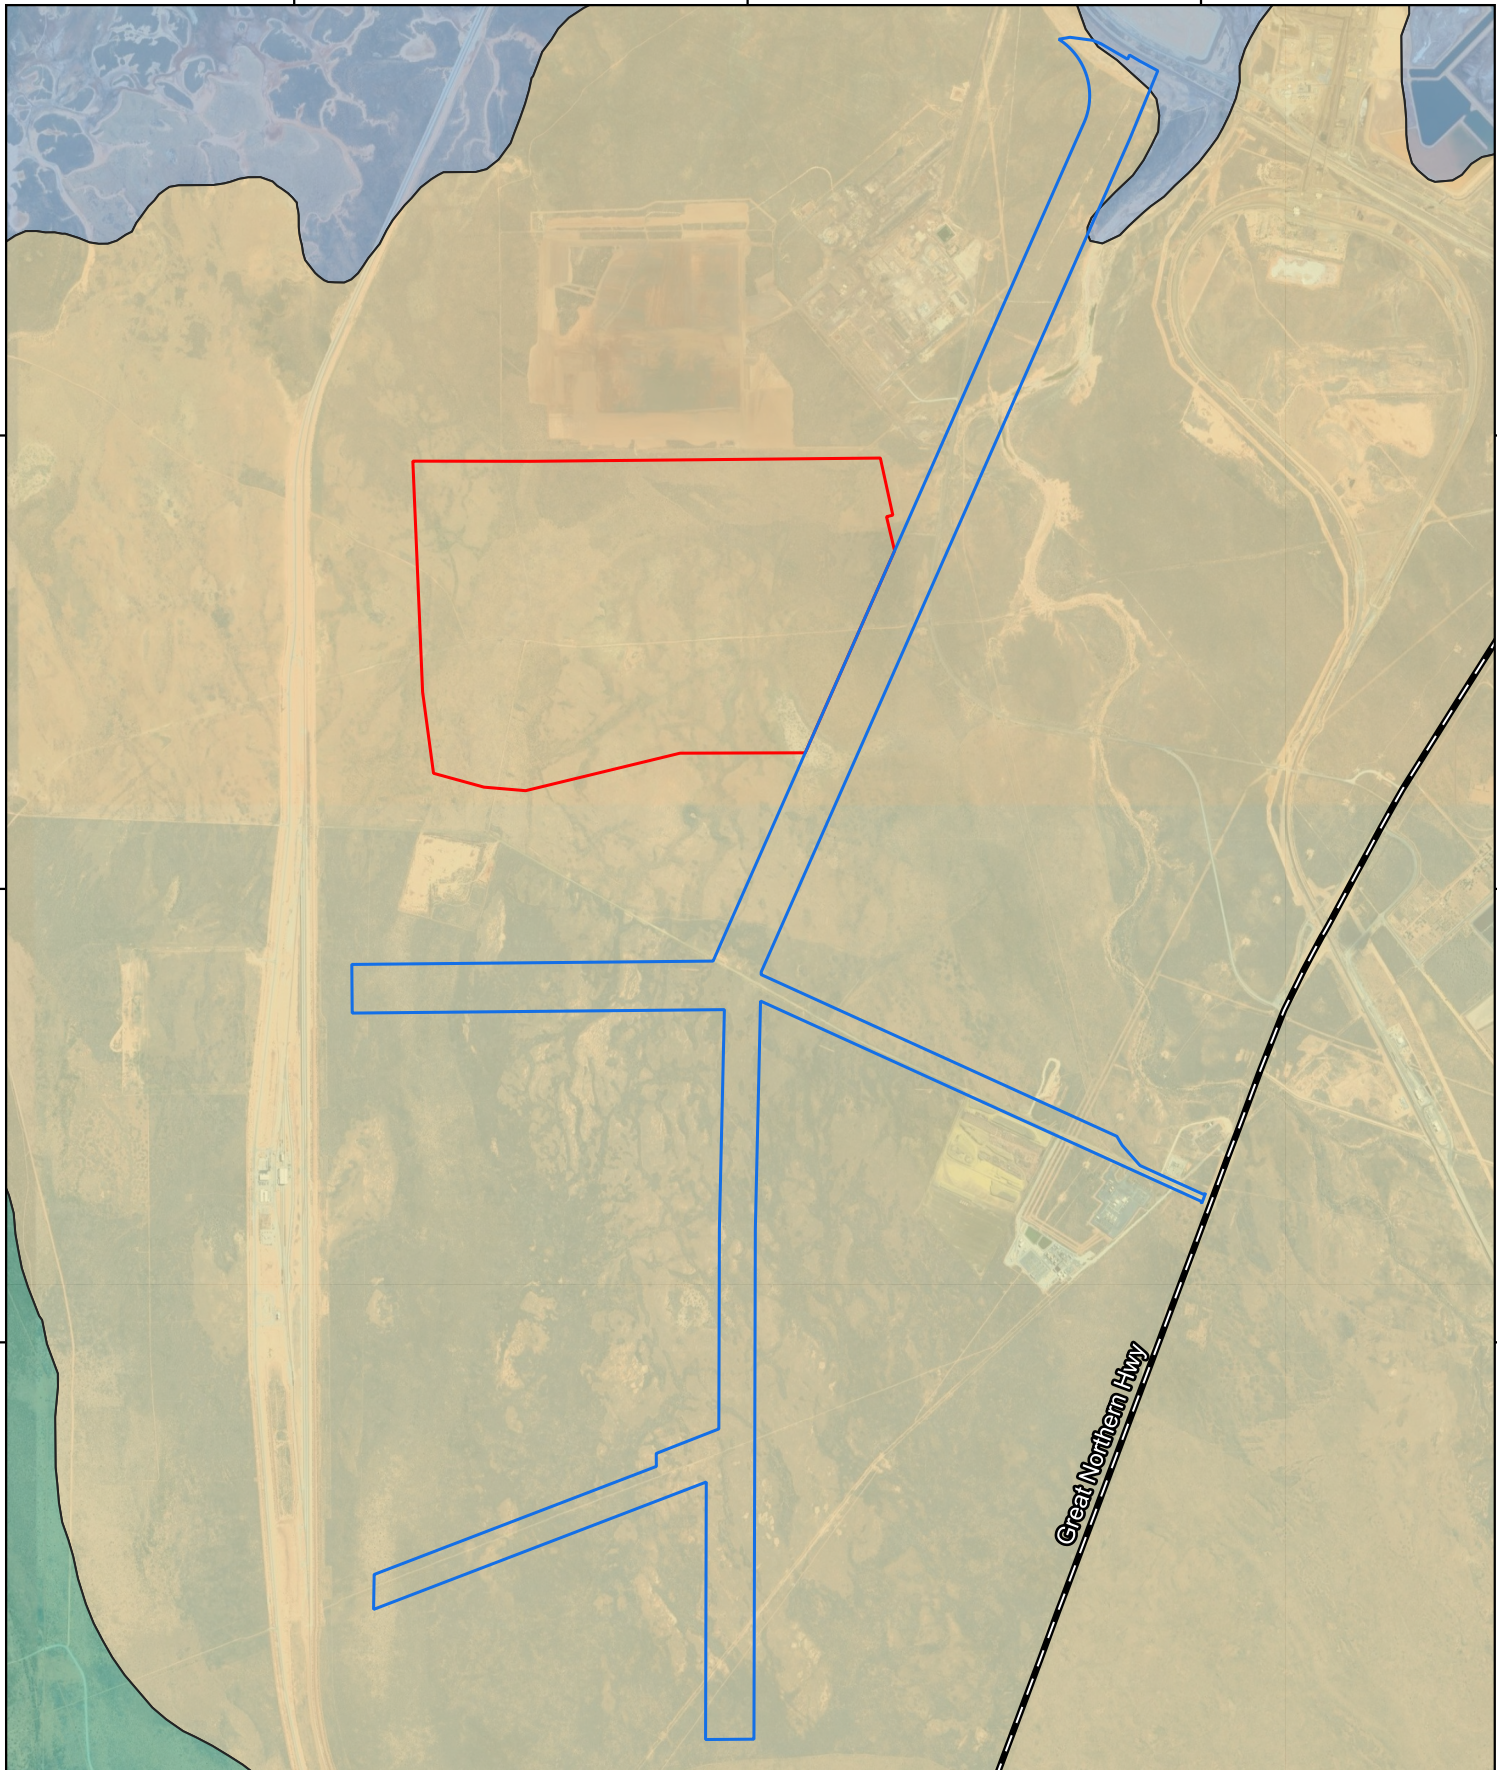

13191500E

13194500E

13197500E

2318750S

2318750S

2321750S

2321750S

2324750S

2324750S

Legend

 External Infrastructure Development Envelope

 Plant Development Envelope

Land Systems (DPIRD-064)

 Littoral System

 River System

 Uaroo System

 Freeways & Highways (LGATE-195)

Imagery: Google Satellite

GDA 2020 / MGA Zone 50

1:50,000 (A4)