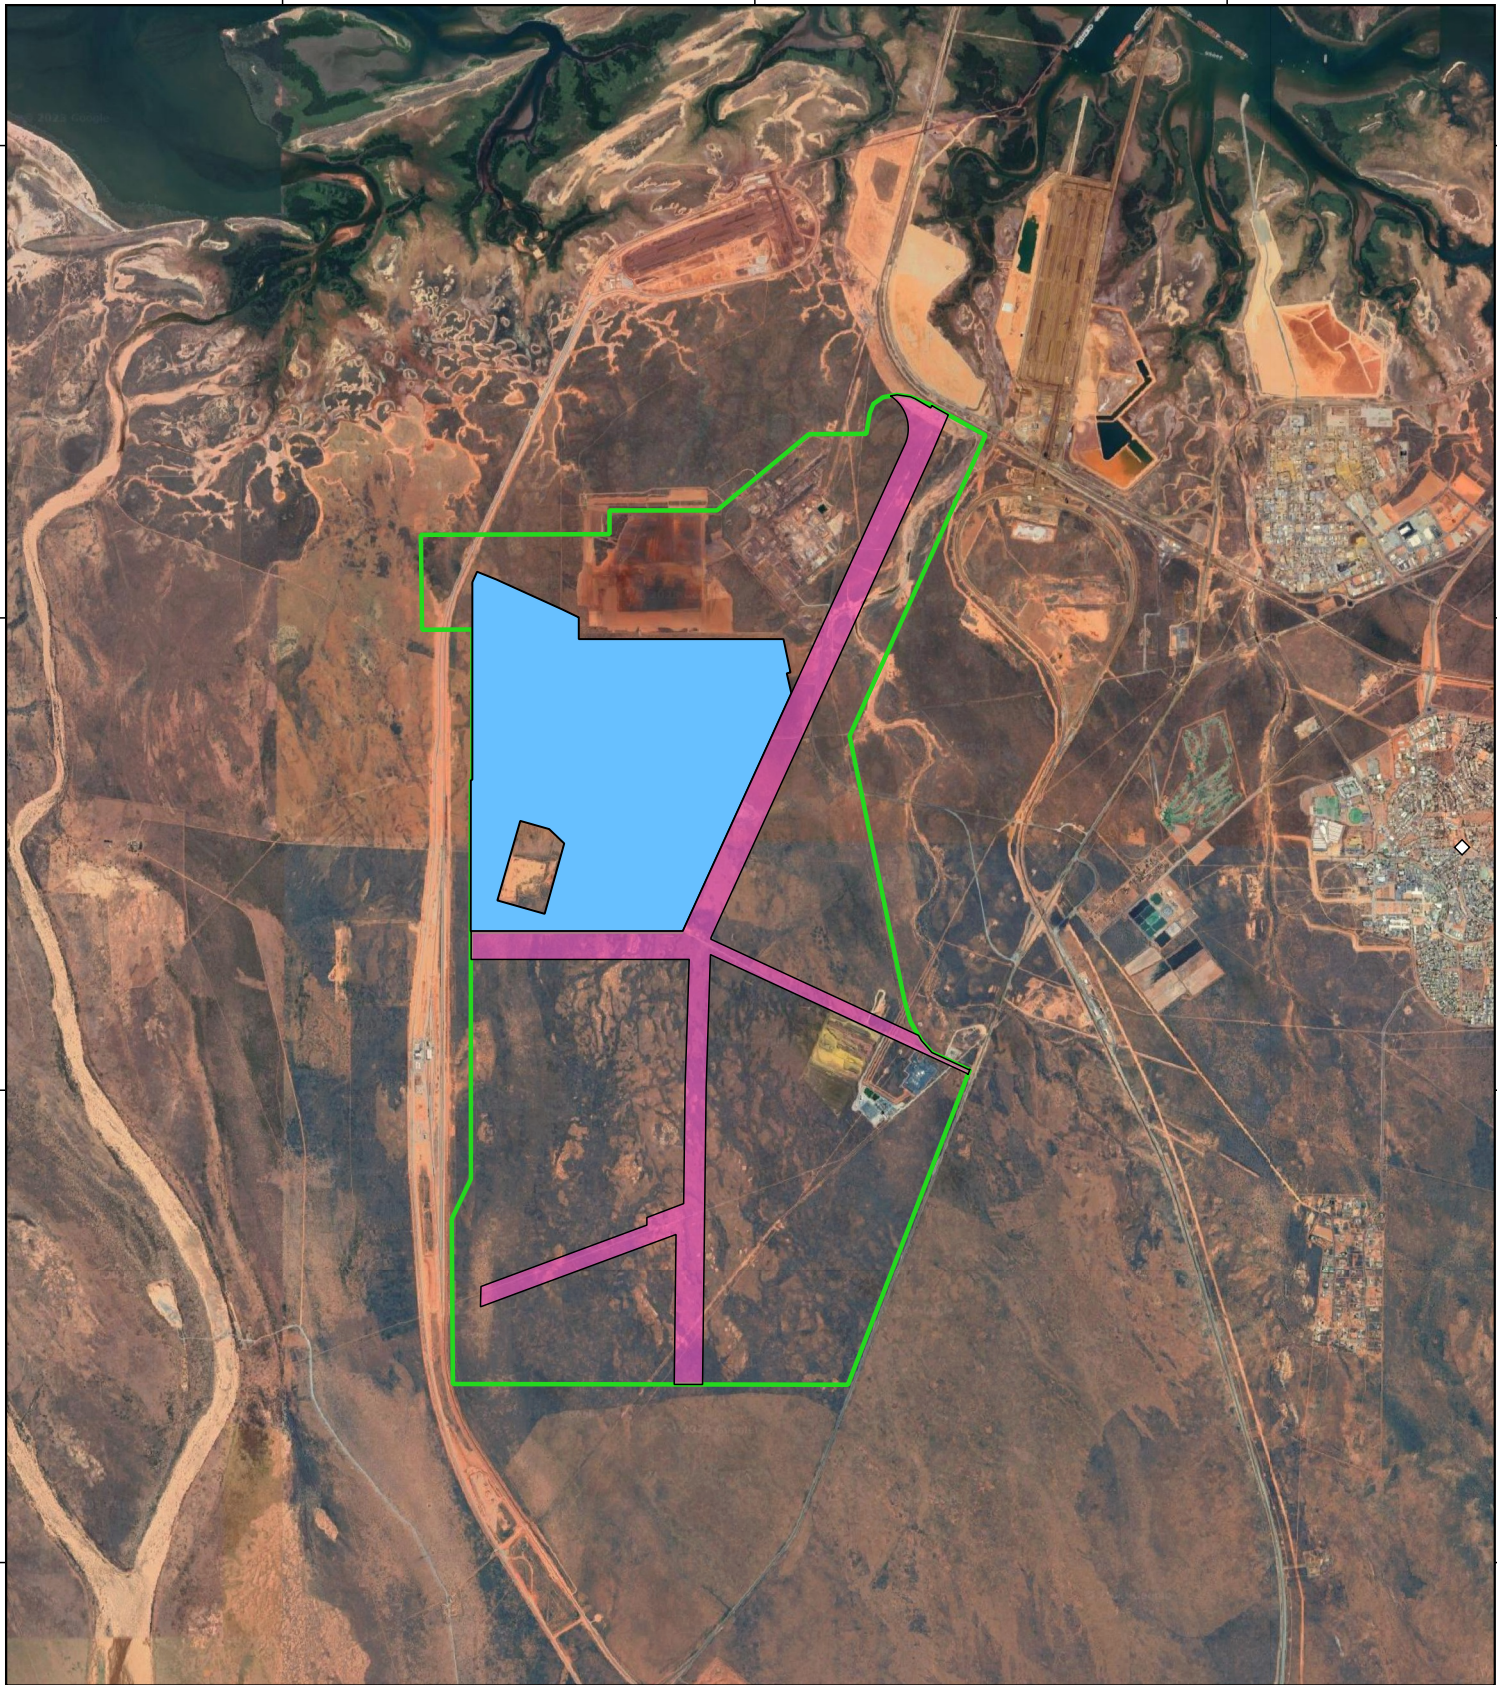

655000E

660000E

665000E

7750200N

7750200N

7745200N

7745200N

7740200N

7740200N

7735200N

7735200N

Legend

- Boodarie Infrastructure Corridors
- Land Allocation - Mining Lease Removed
- Boodarie Strategic Industrial Area Boundary

Imagery: Google Satellite

Project Land Allocation at the BSIA