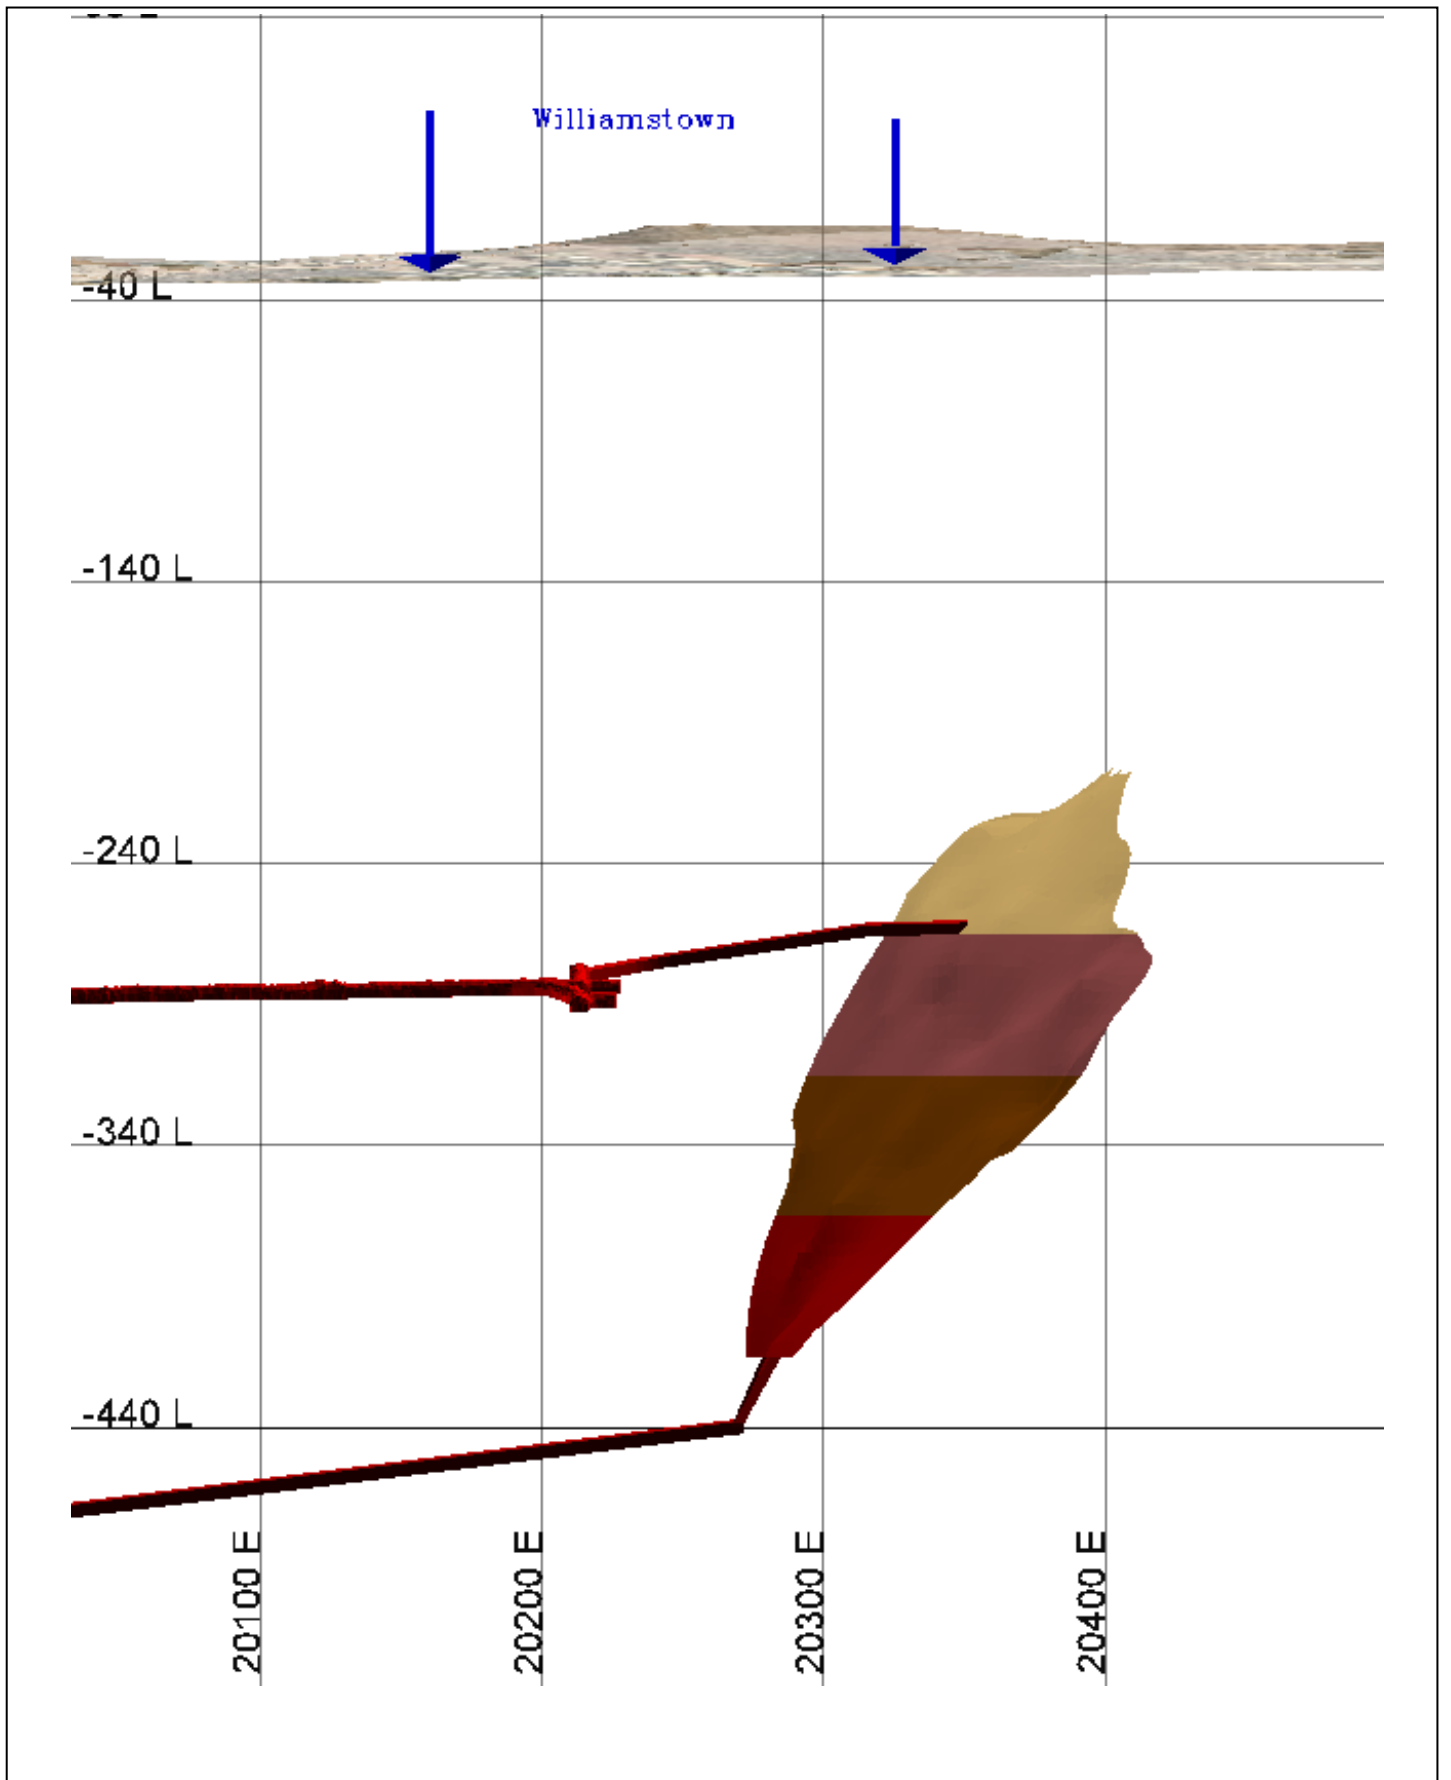

Figures

KCGM
 EPA Referral/MP
 Hidden Secret Project

**City of Kalgoorlie-Boulder and
 KCGM Operations Location Plan**

KCGM
 EPA Referral/ MP
 Hidden Secret Project

**Hidden Secret Ore Body and Williamstown
 Location Plan**

KCGM
 EPA Referral/ MP
 Hidden Secret Project

**Mining Tenements for the
 Hidden Secret Project**