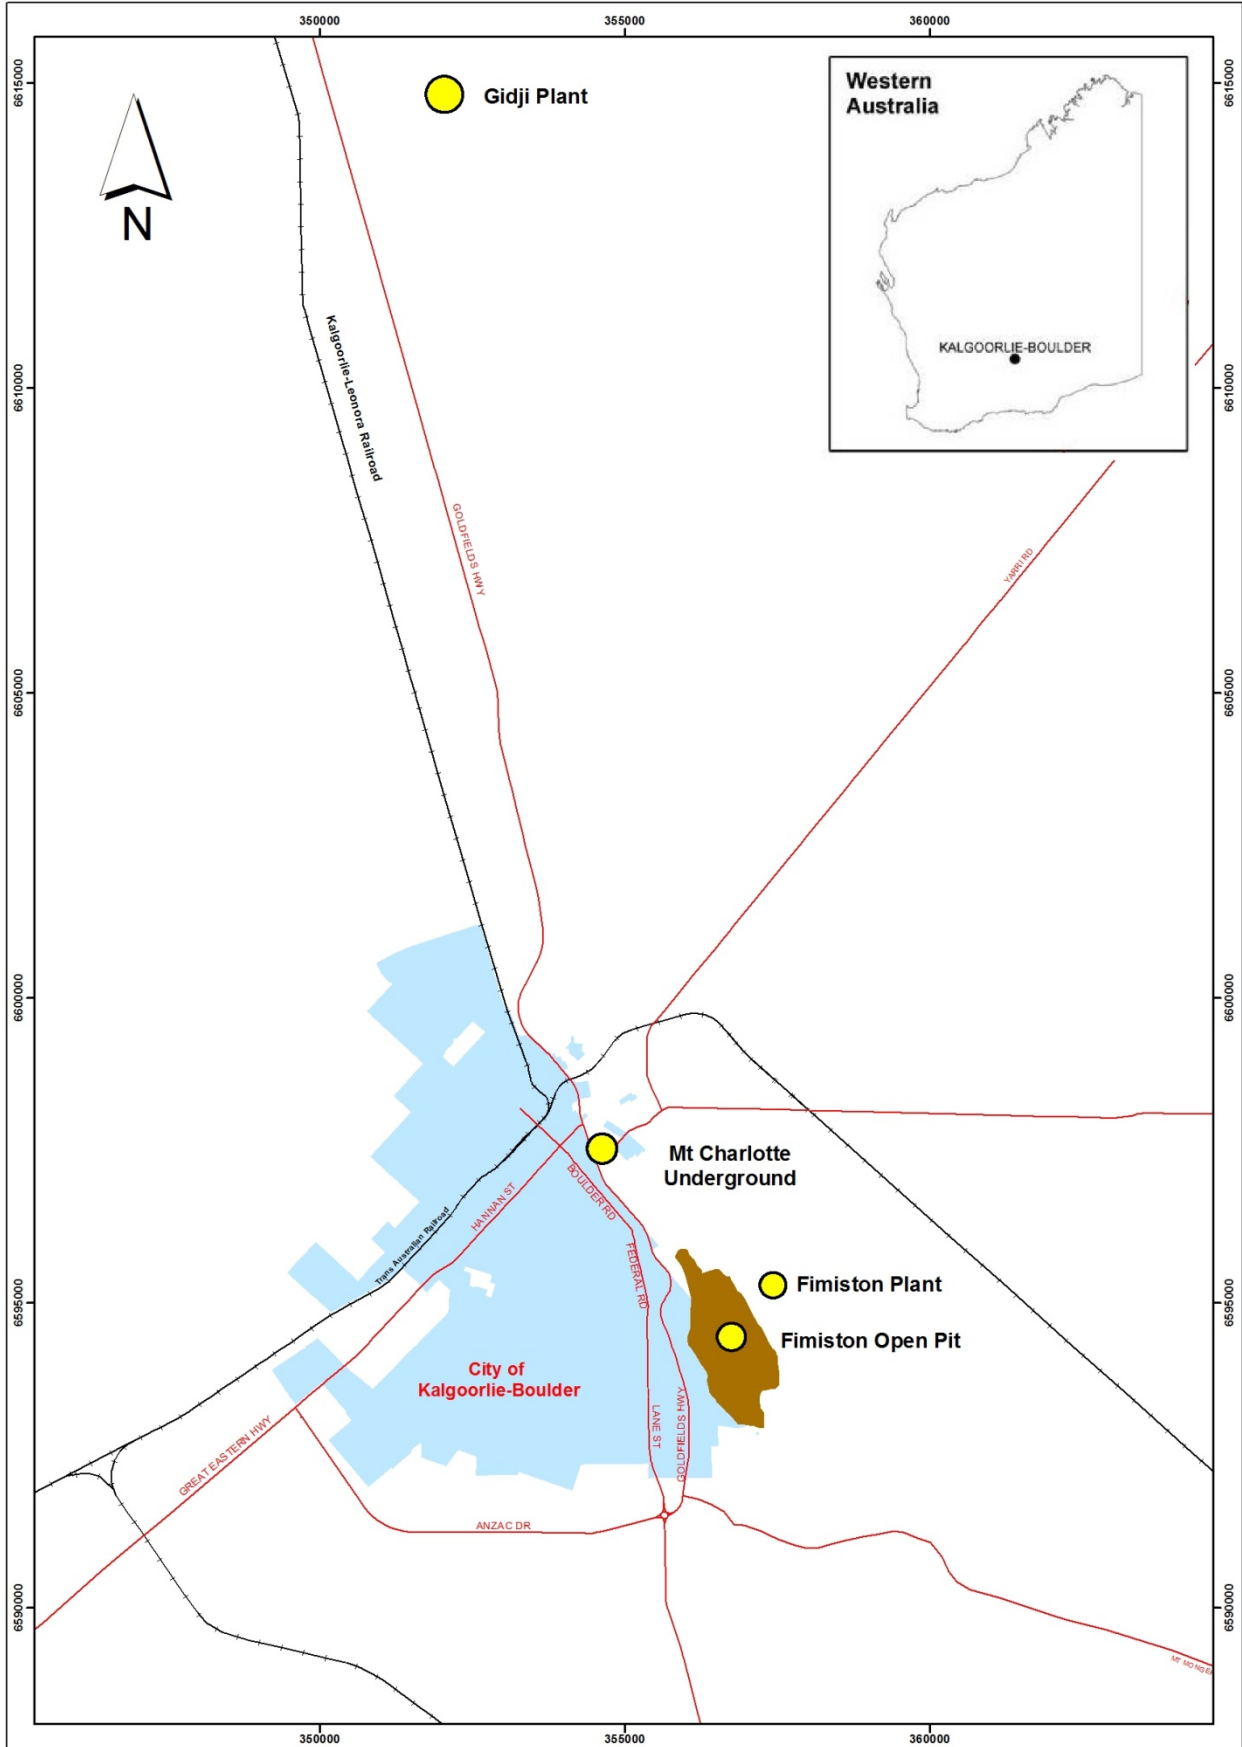

Figures

KCGM
 EPA Referral/MP
 Hidden Secret Project

**City of Kalgoorlie-Boulder and
 KCGM Operations Location Plan**

KCGM
 EPA Referral/ MP
 Hidden Secret Project

**Hidden Secret Ore Body and Williamstown
 Location Plan**

KCGM
 EPA Referral/ MP
 Hidden Secret Project

**Mining Tenements for the
 Hidden Secret Project**