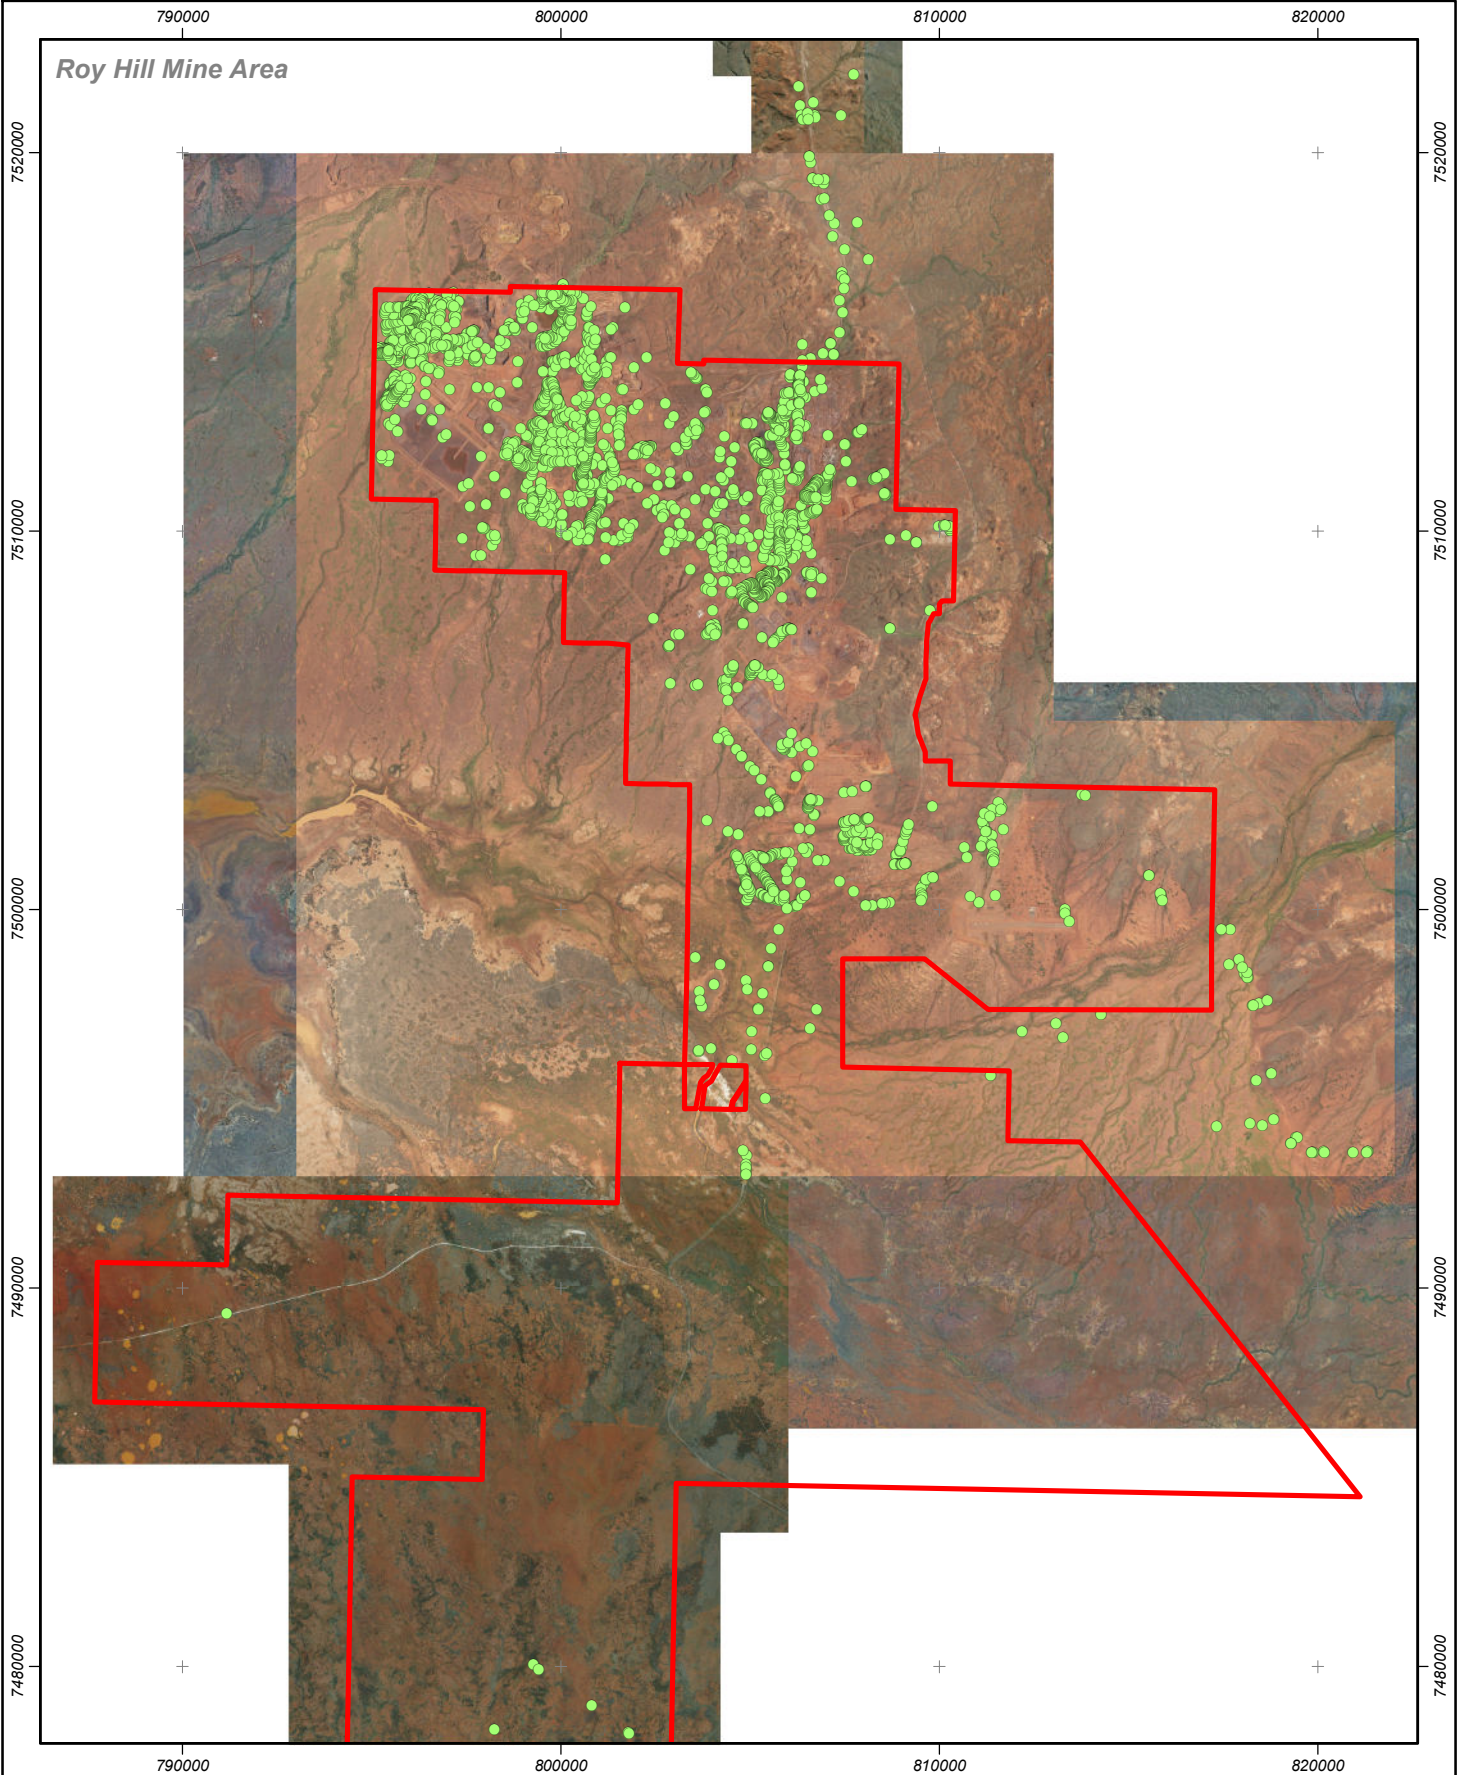

Roy Hill Mine Area

Datum GDA 94 MGA Zone 50

 Revised Development Envelope

 Buffel Grass Records

Southern Borefield Area

Datum GDA 94 MGA Zone 50

 Revised Development Envelope

 Buffel Grass Records