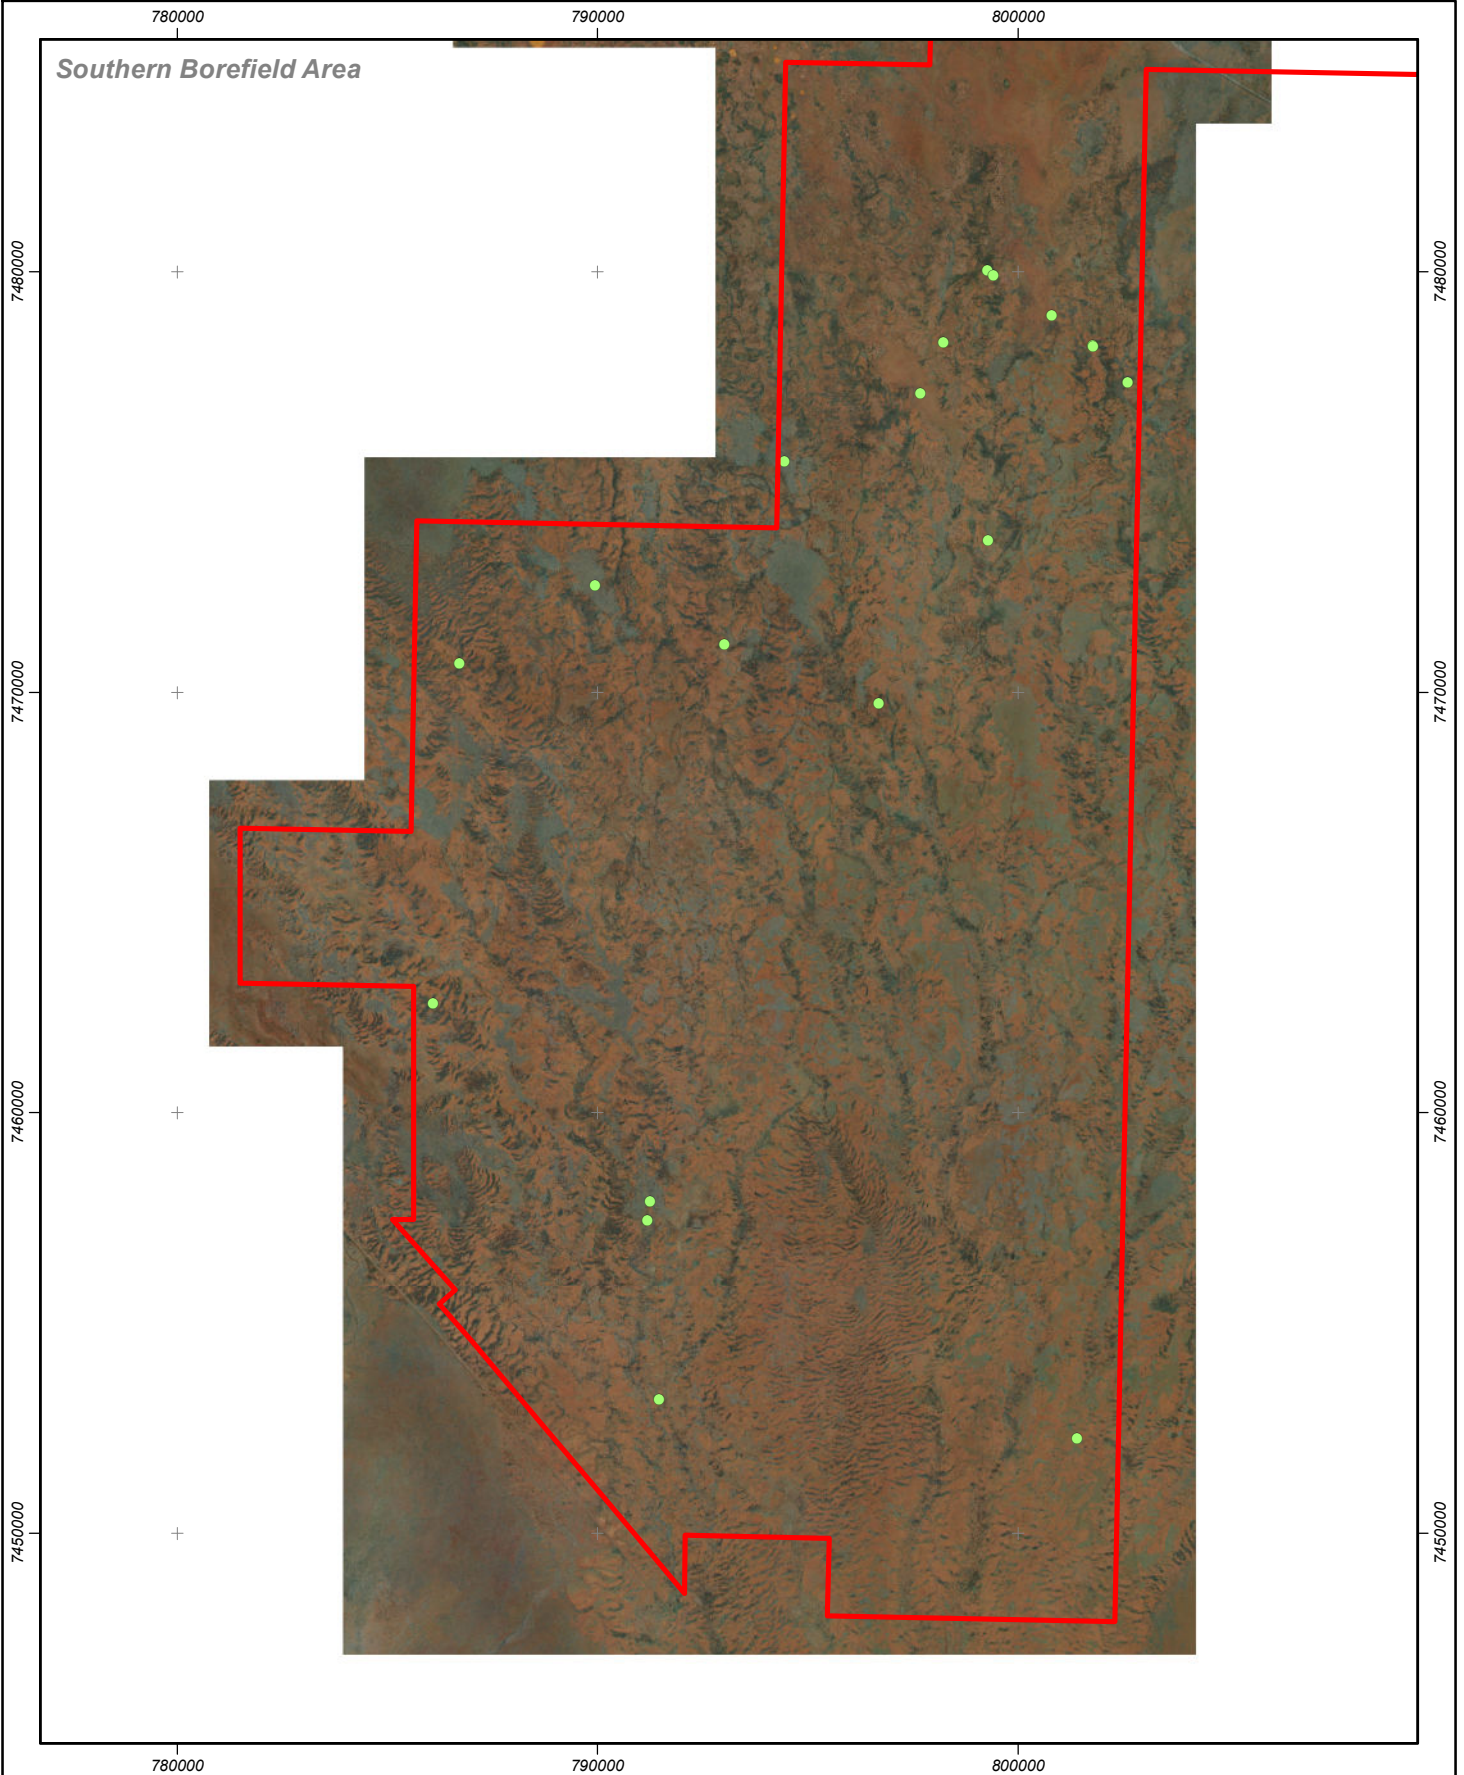

Roy Hill Mine Area

Datum GDA 94 MGA Zone 50

 Revised Development Envelope

 Buffel Grass Records

Southern Borefield Area

Datum GDA 94 MGA Zone 50

 Revised Development Envelope

 Buffel Grass Records