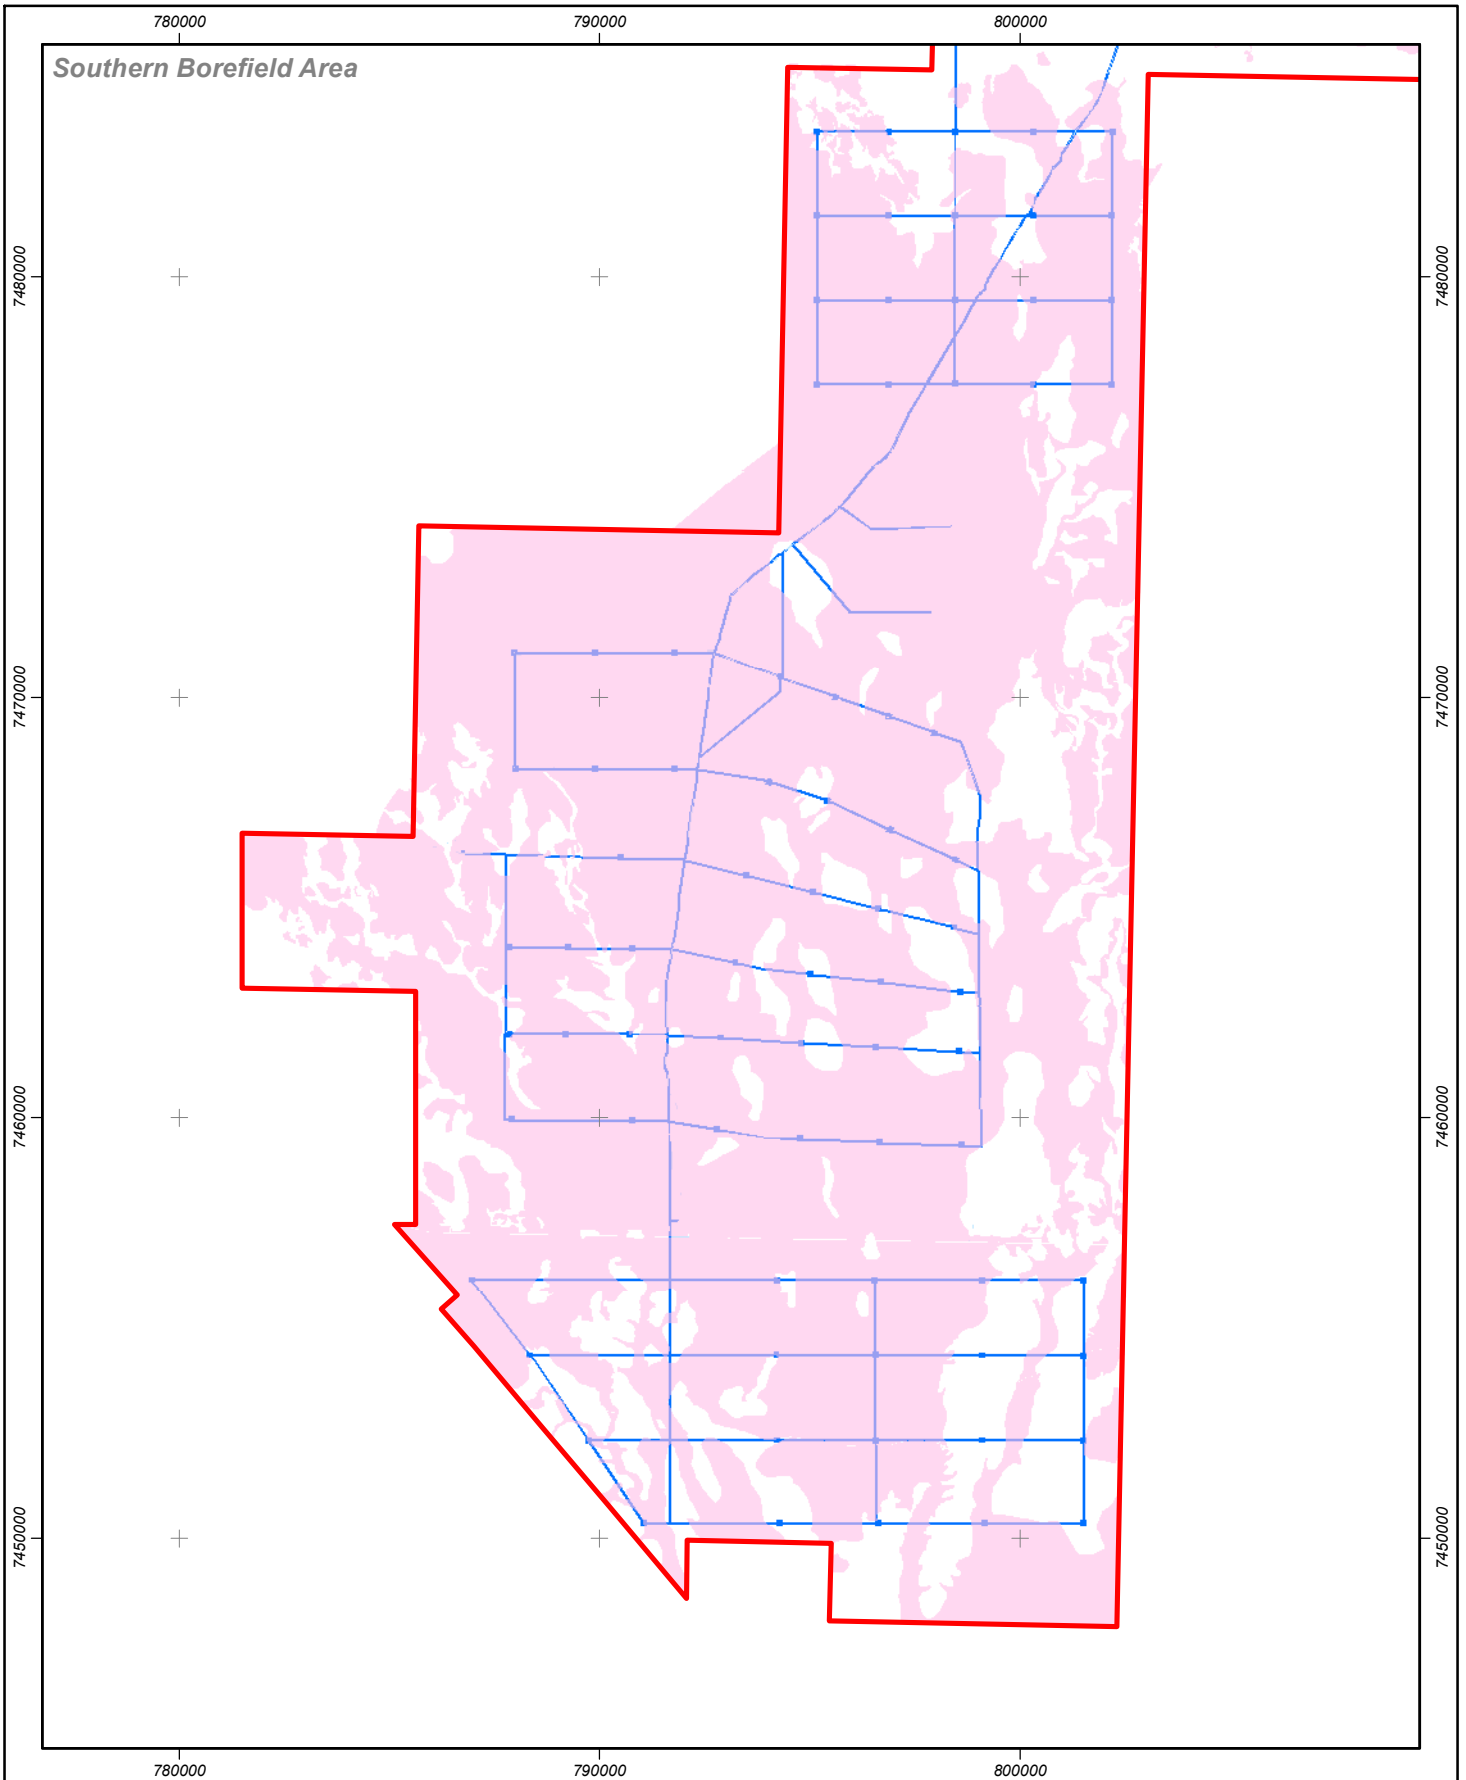

**Roy Hill Mine Area**

**Ghost Bat Habitat**

Revised Development Envelope

**Ghost Bat Indication**  
▲ Ghost Bat records  
● Roost cave  
 Foraging habitat

**S38 Clearing Area Approvals**  
 Existing  
 Proposed

  
  
 Datum GDA 94 MGA Zone 50

**Ghost Bat Habitat**

  Datum GDA 94 MGA Zone 50	Revised Development Envelope	<b>Ghost Bat Indication</b> Ghost Bat records Roost cave Foraging habitat	<b>S38 Clearing Area Approvals</b> Existing Proposed
----------------------------------	------------------------------	--	--