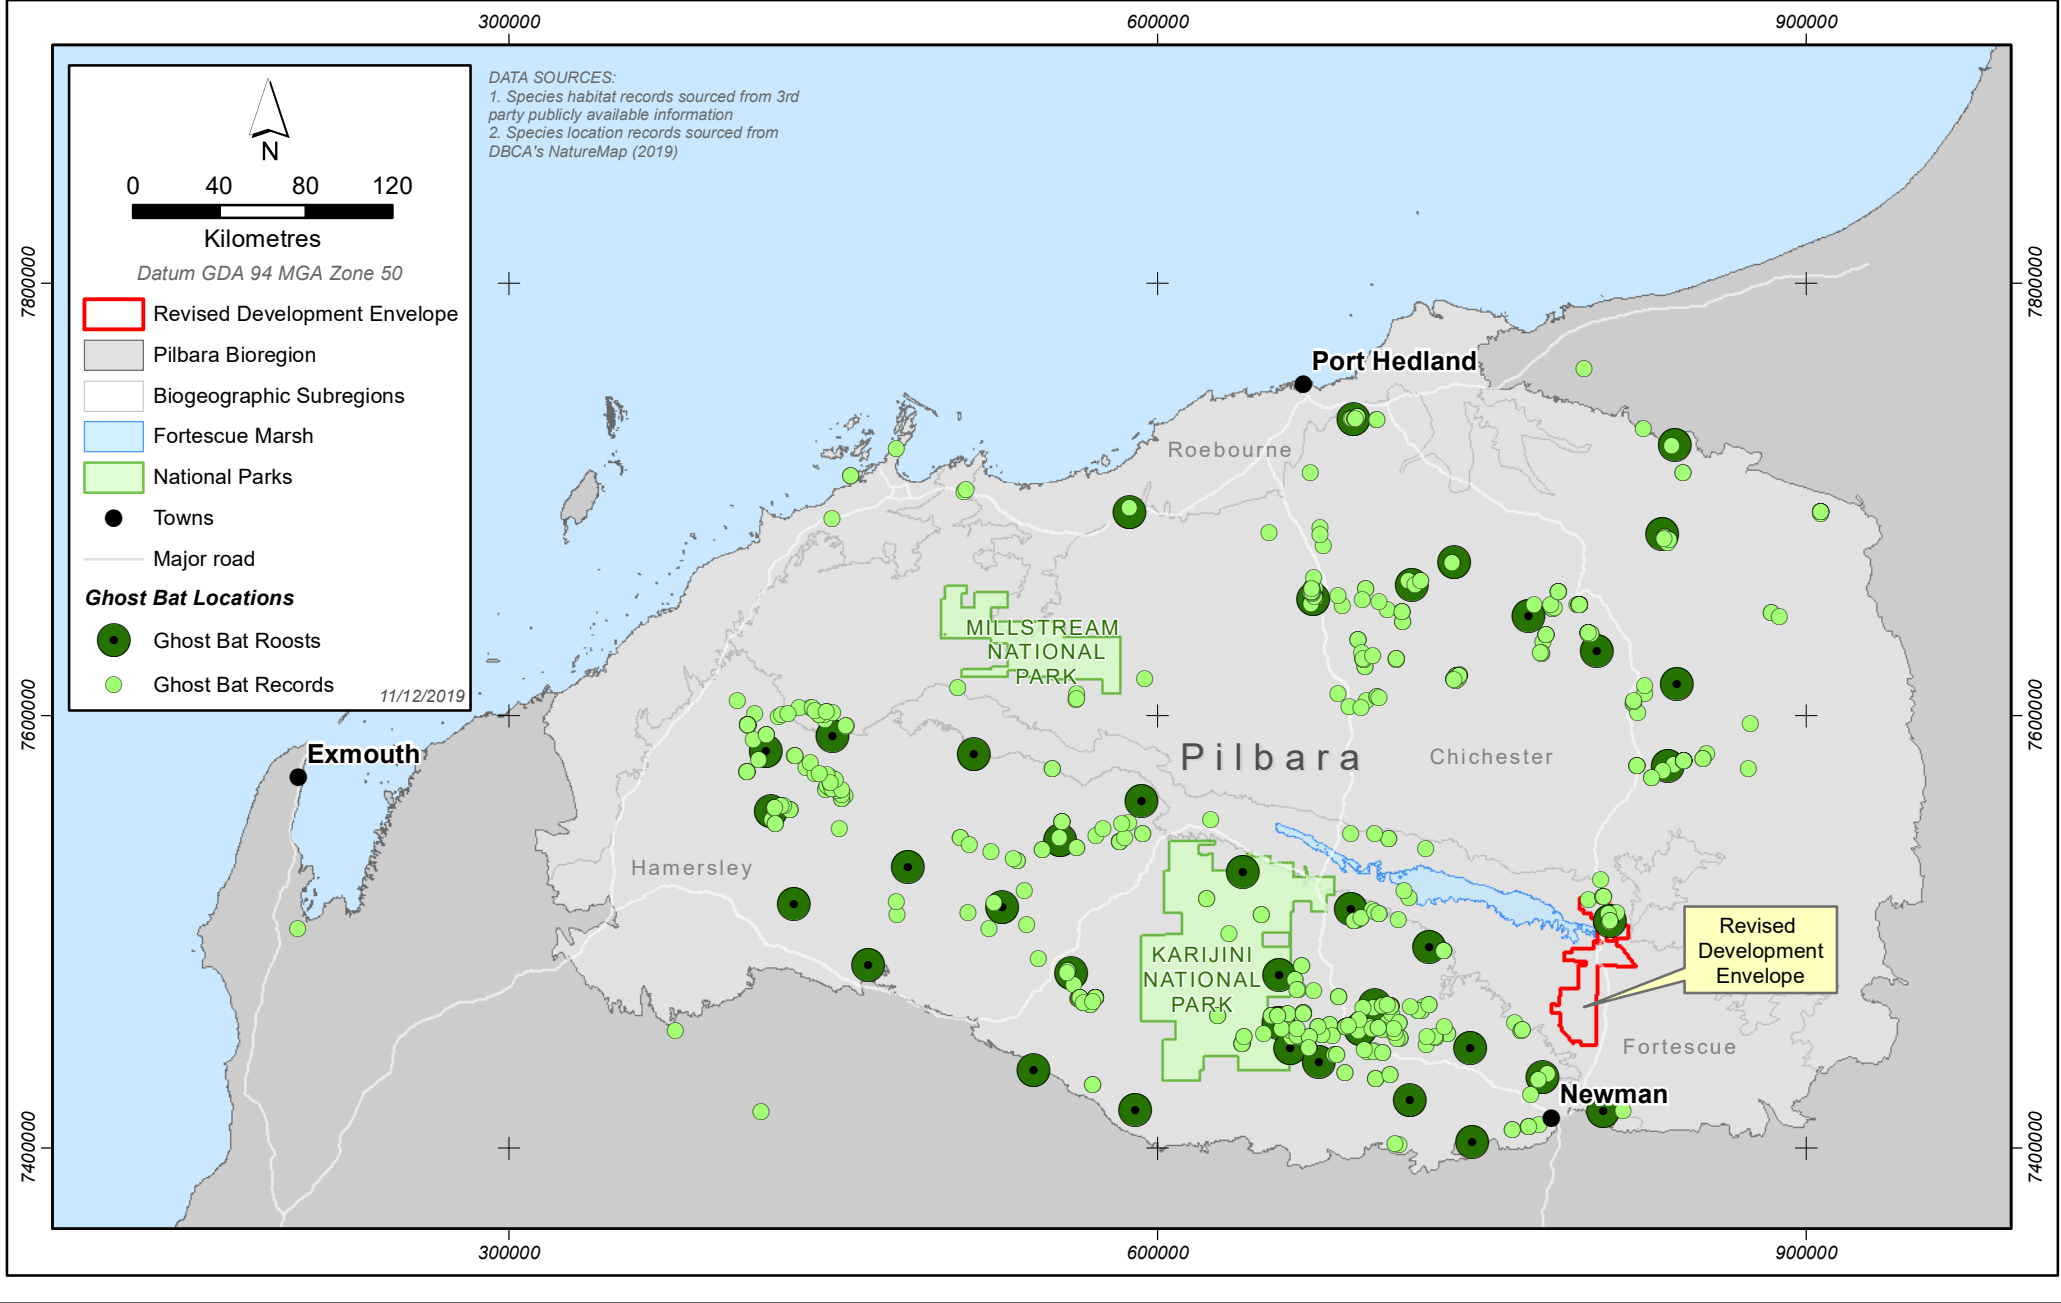

# ROY HILL PROJECT

## Ghost Bat Locations - Regional

sophia\_pellicioni