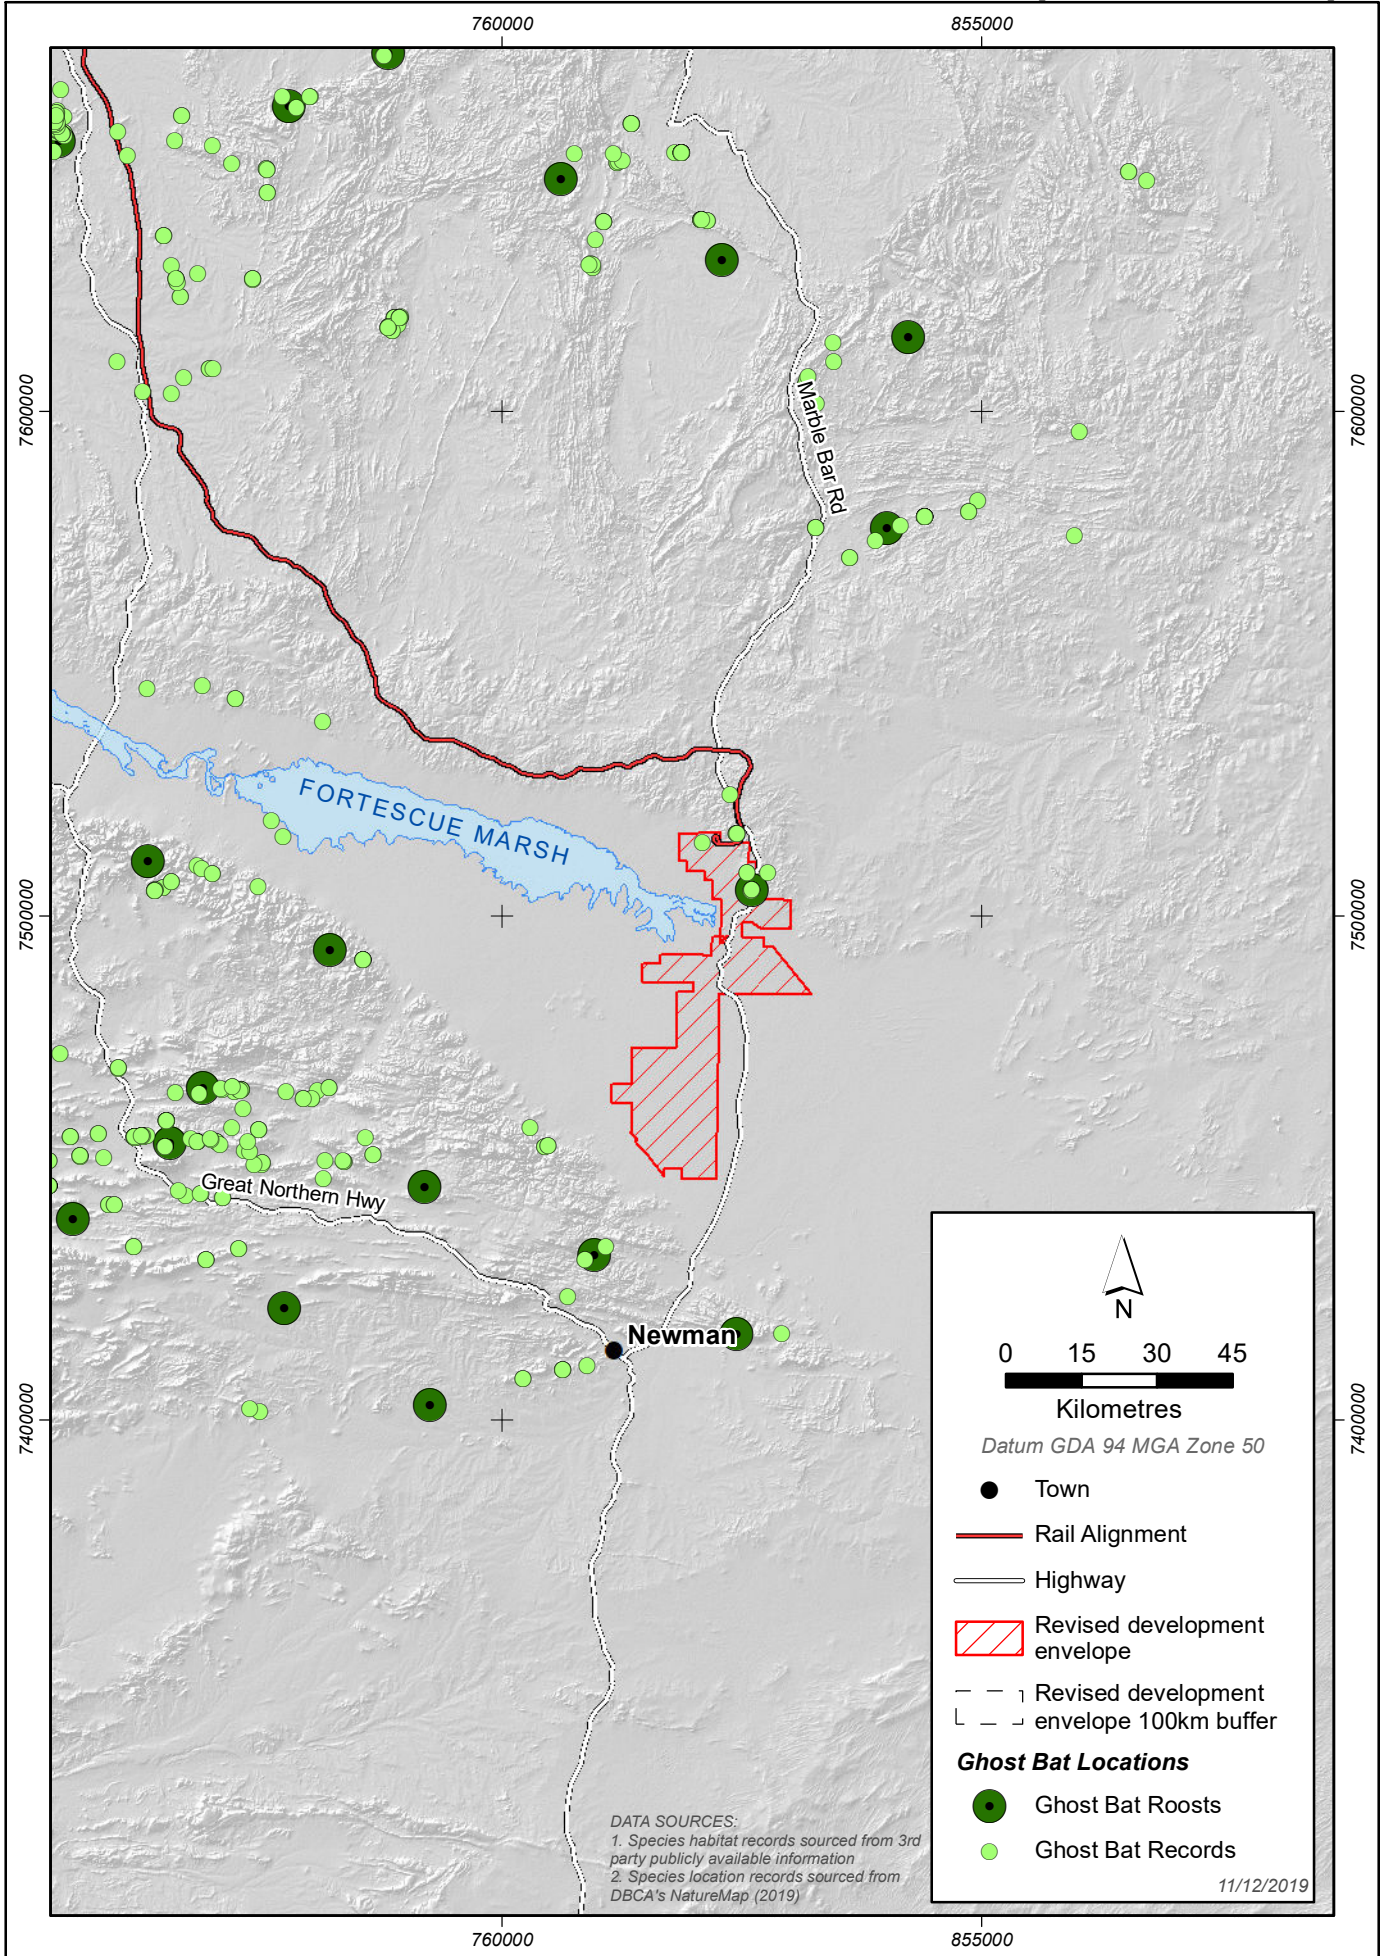

ROY HILL PROJECT

Ghost Bat Locations - Revised Development Envelope

sophia.pelliccioli