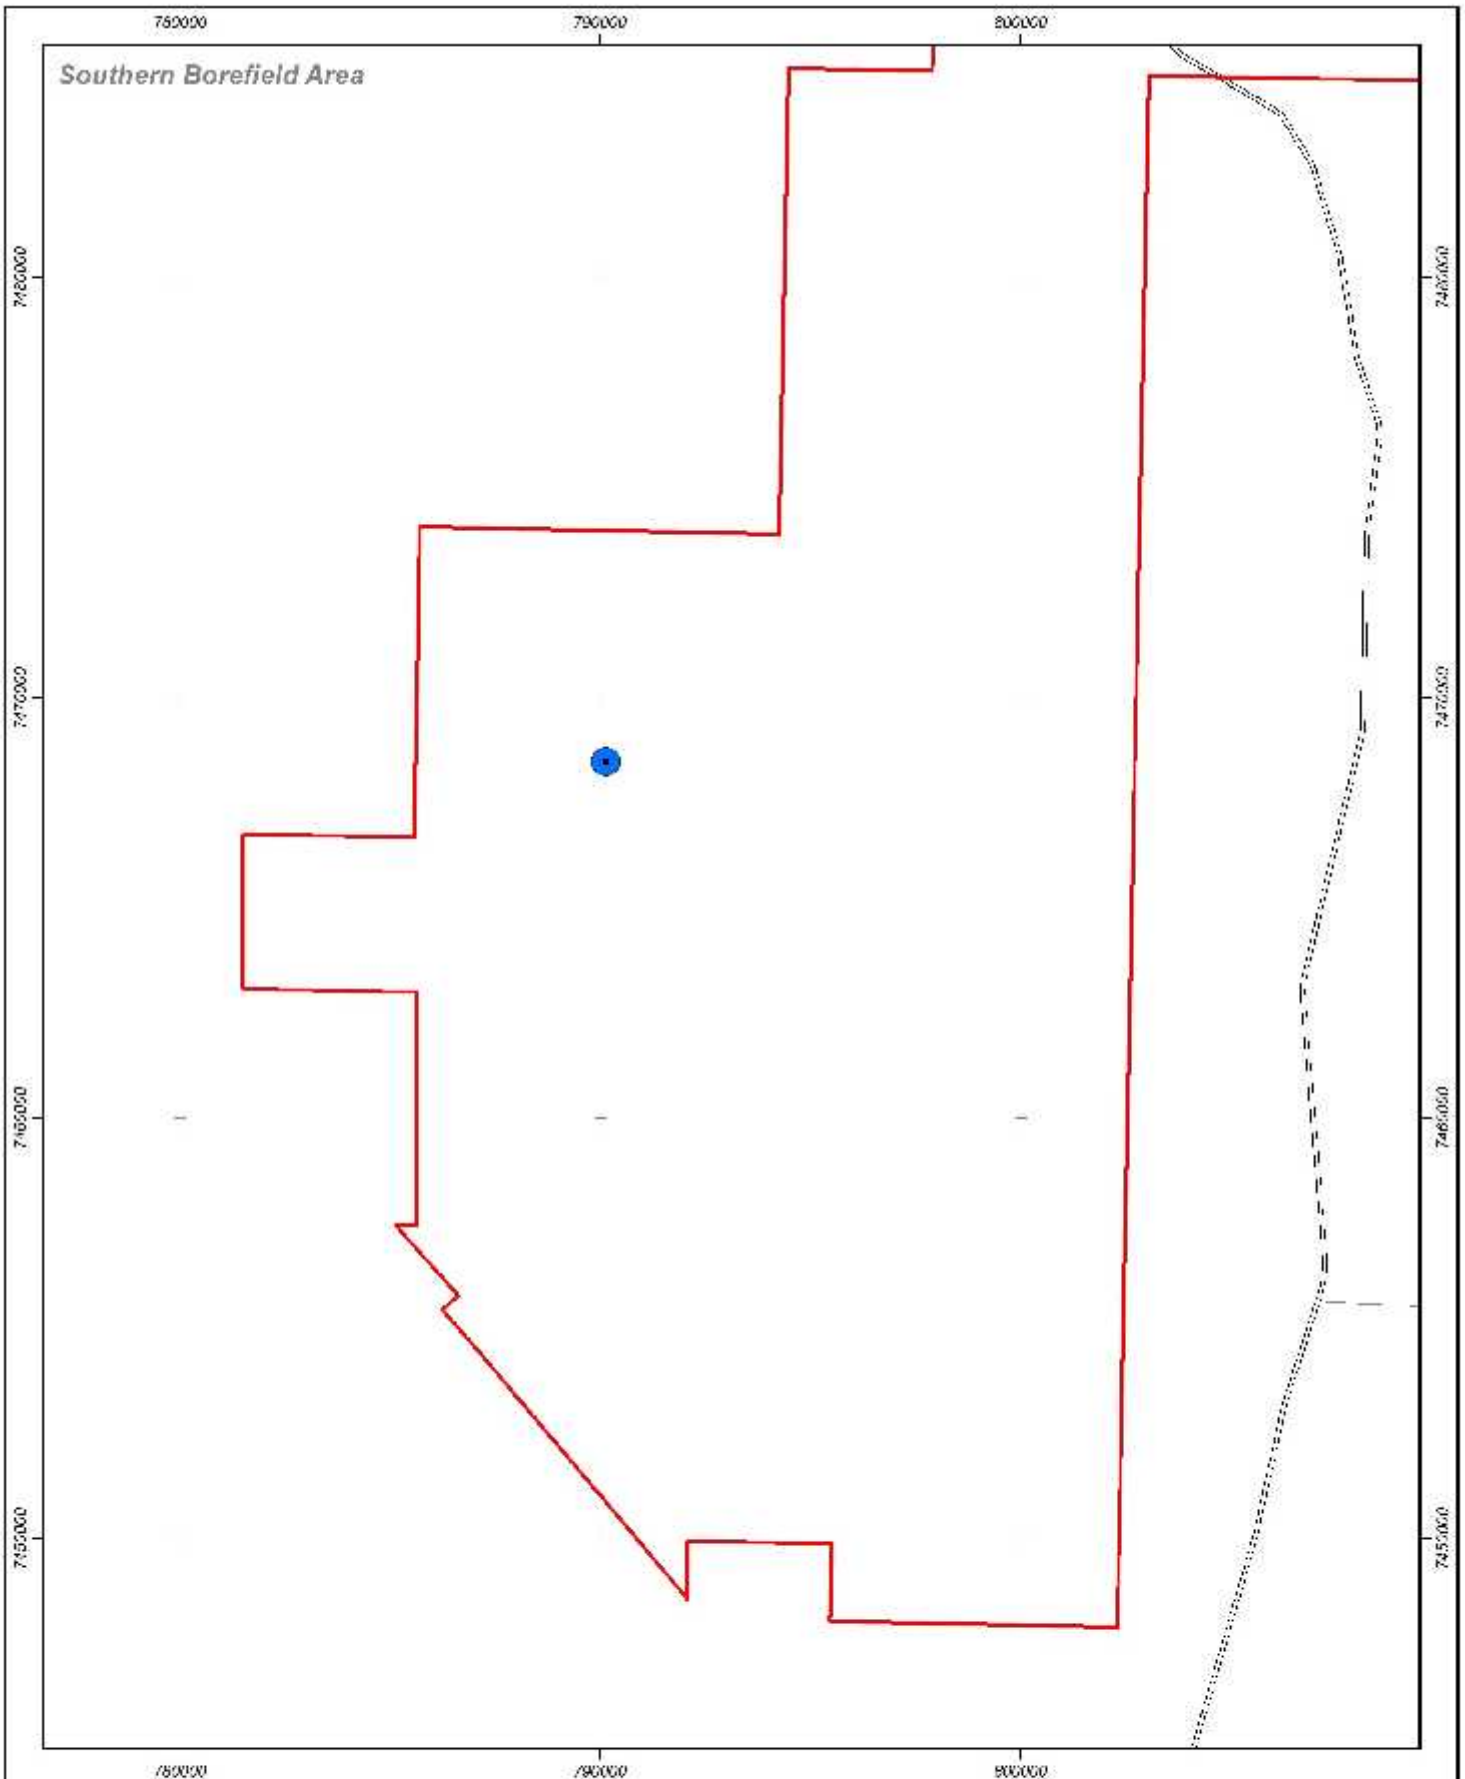

Caves and Water Pools

Development Envelope	Semi-perman... Waterbody
Habitat Features	Cave (Ghost Bat Day Roost)
Bilby Burrow	Claypans

	Caves and Water Pools	
	 Development Envelope	 Semi-perman... Waterbody
 Kilometers Datum: GDA 94 MGA Zone 50	Habitat Features	
	 Bilby Burrow	 Cave (Ghost Bat Day Roost)
		 Claypans