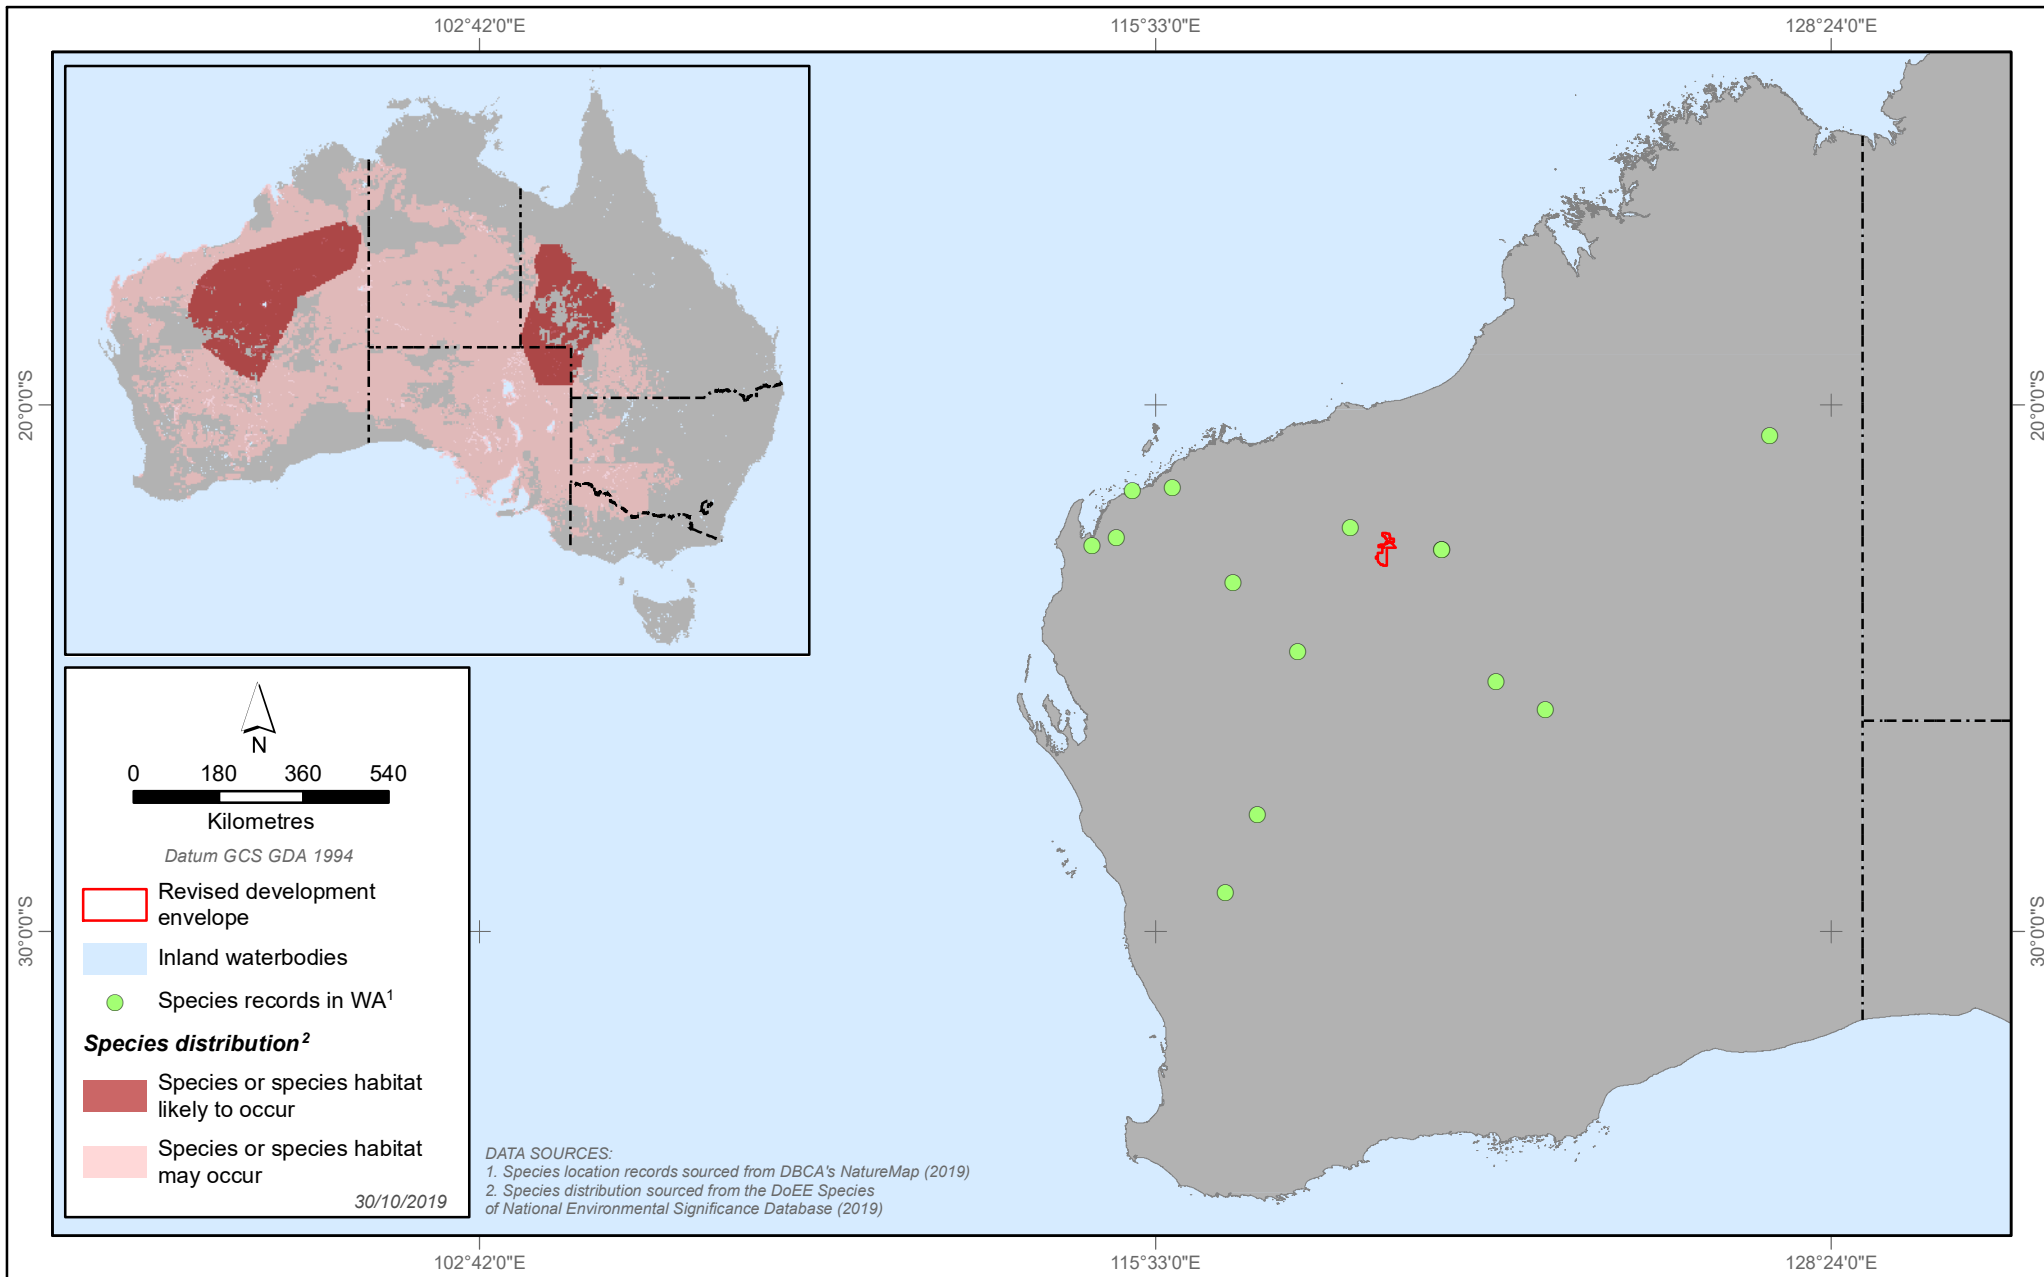

ROY HILL PROJECT

Ghost Bat distribution relative to the Revised Development Envelope

ROY HILL PROJECT

Pilbara Olive Python distribution relative to the Revised Development Envelope

ROY HILL PROJECT

Night Parrot distribution relative to the Revised Development Envelope

ROY HILL PROJECT

Pilbara Leaf-nosed Bat distribution relative to the Revised Development Envelope

ROY HILL PROJECT

Northern Quoll distribution relative to the Revised Development Envelope

ROY HILL PROJECT

Princess Parrot distribution relative to the Revised Development Envelope

ROY HILL PROJECT

Greater Bilby distribution relative to the Revised Development Envelope