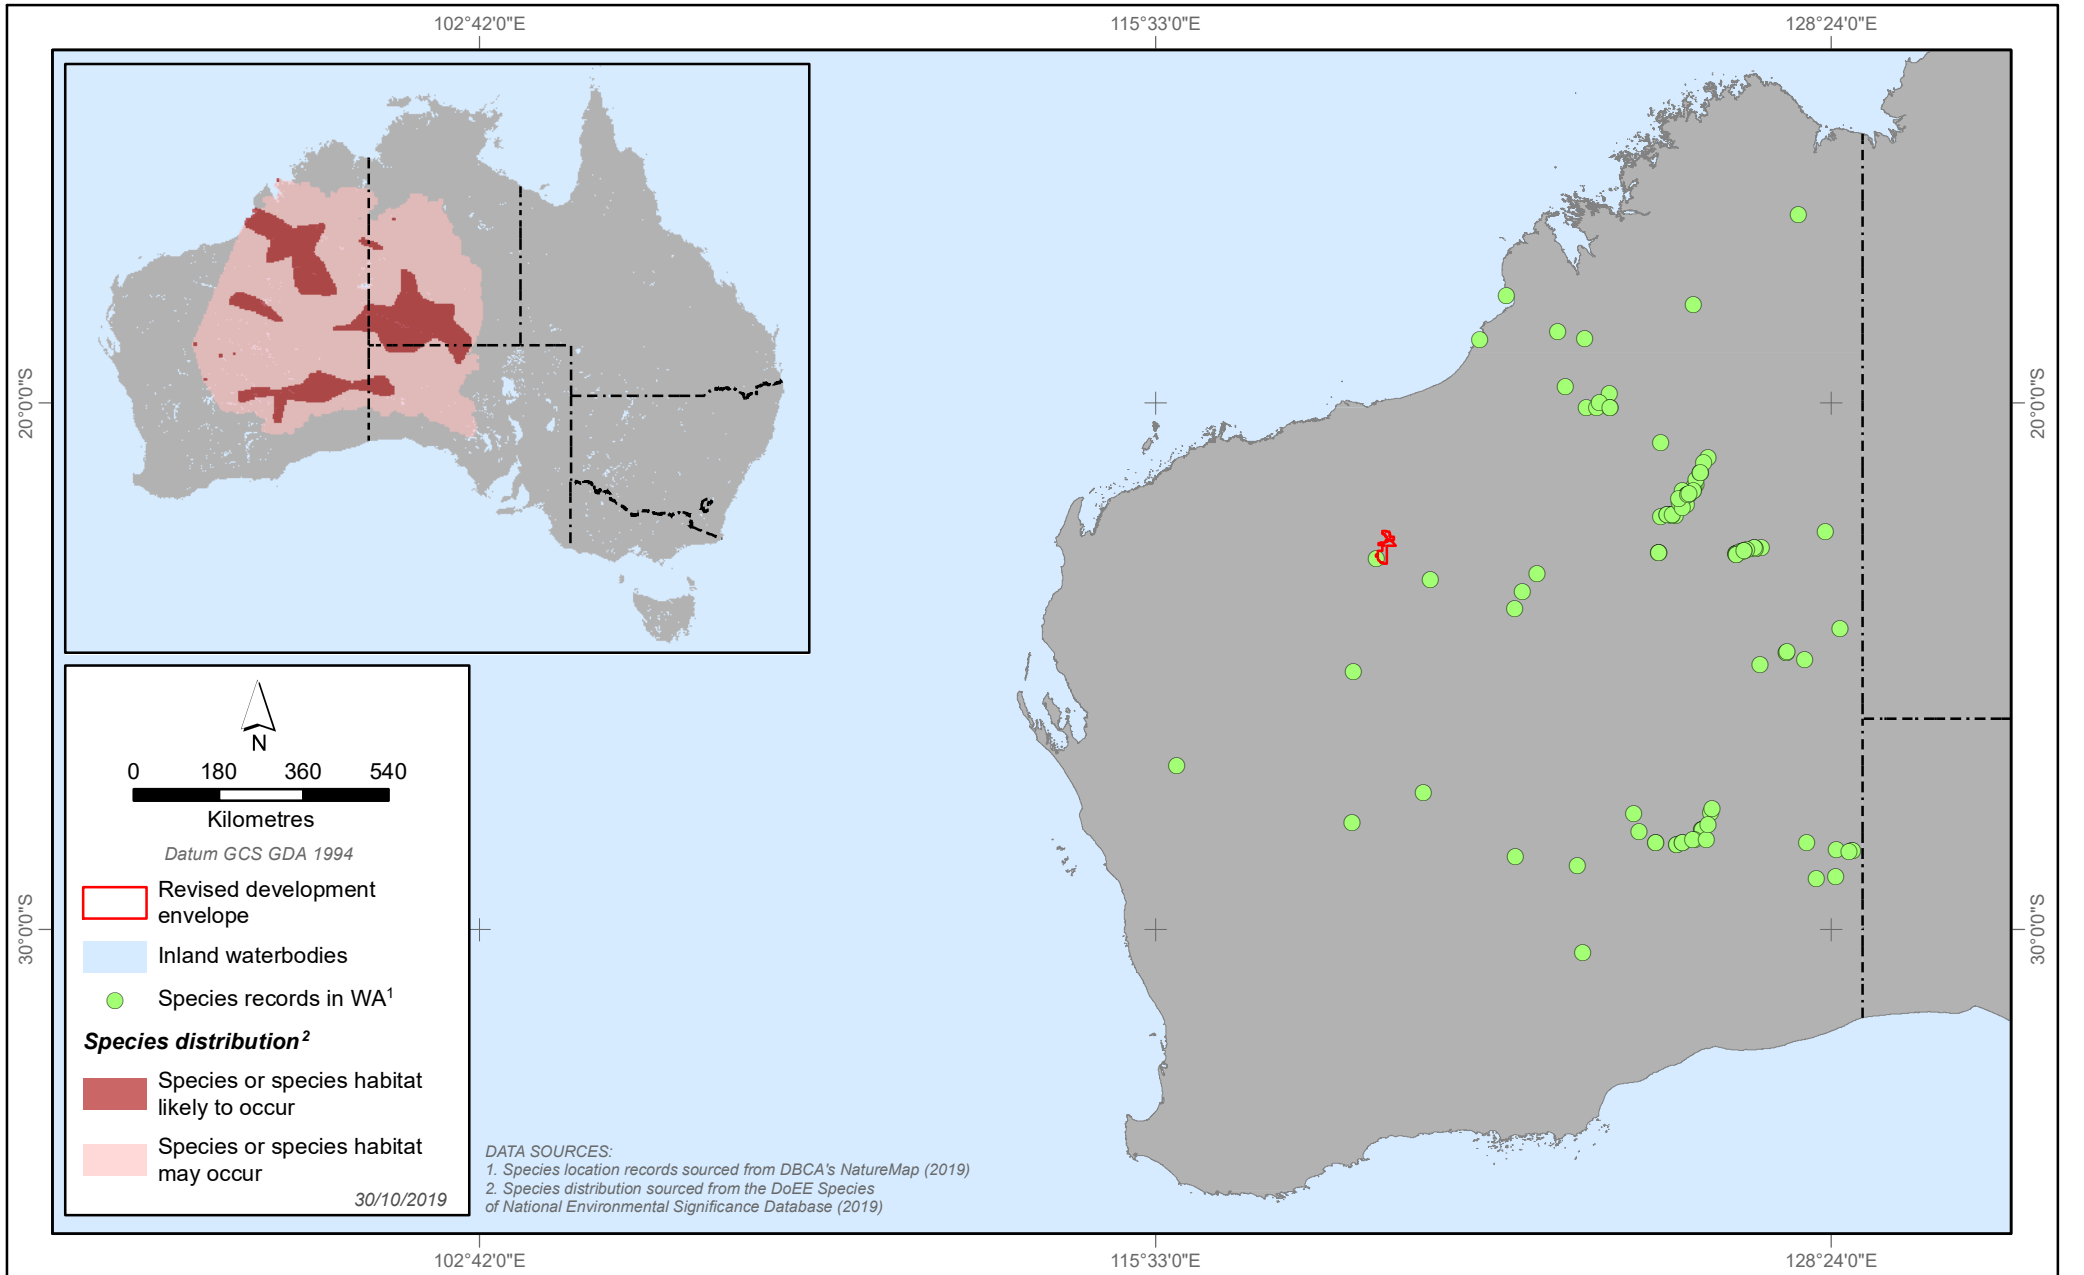

ROY HILL PROJECT

Ghost Bat distribution relative to the Revised Development Envelope

ROY HILL PROJECT

Pilbara Olive Python distribution relative to the Revised Development Envelope

ROY HILL PROJECT

Night Parrot distribution relative to the Revised Development Envelope

ROY HILL PROJECT

Pilbara Leaf-nosed Bat distribution relative to the Revised Development Envelope

ROY HILL PROJECT

Northern Quoll distribution relative to the Revised Development Envelope

ROY HILL PROJECT

Princess Parrot distribution relative to the Revised Development Envelope

ROY HILL PROJECT

Greater Bilby distribution relative to the Revised Development Envelope