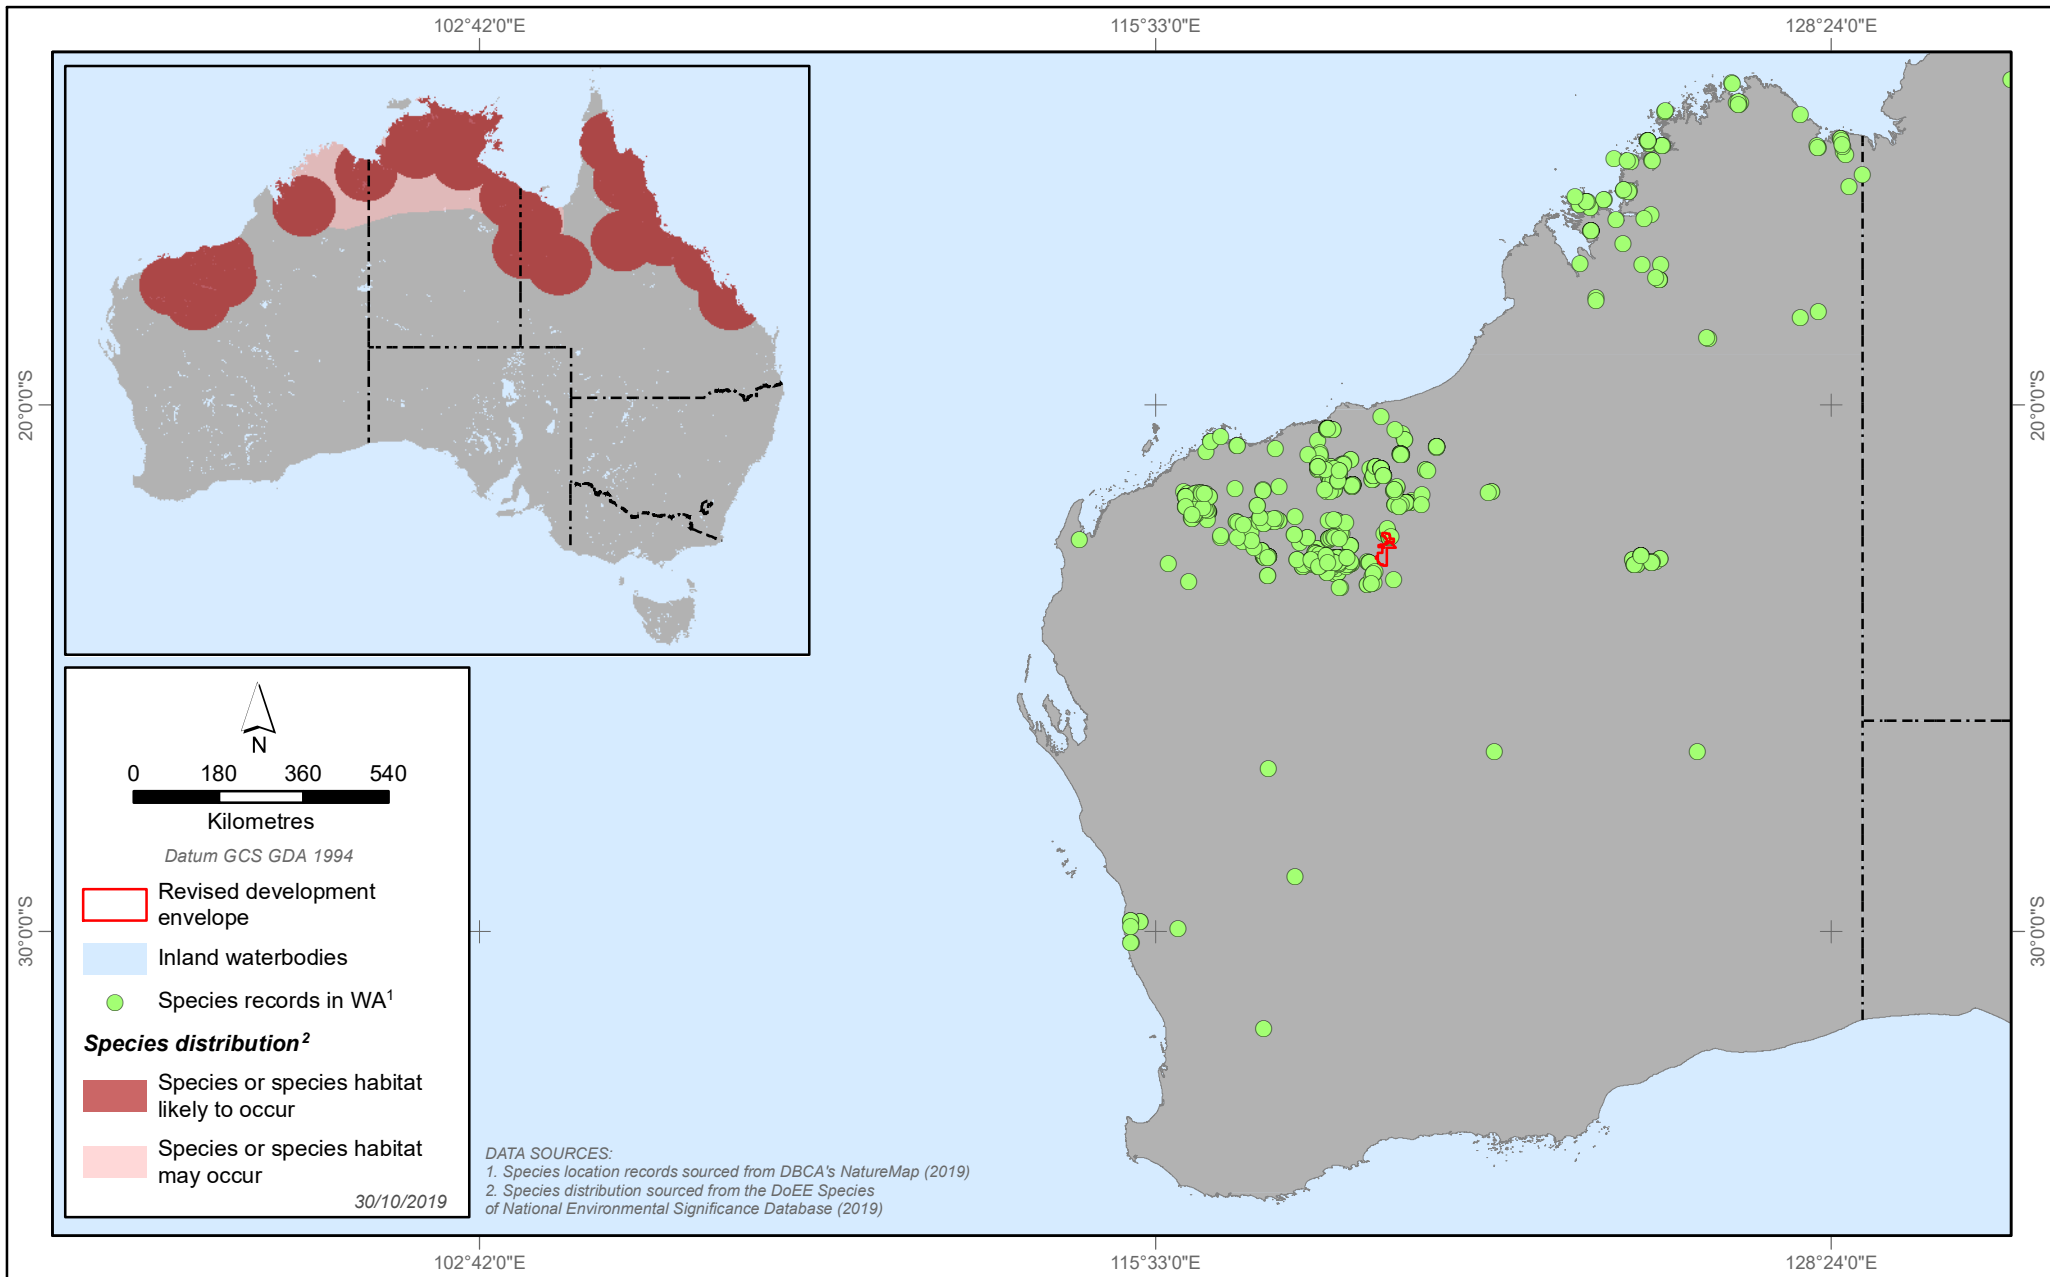

ROY HILL PROJECT

Ghost Bat distribution relative to the Revised Development Envelope

ROY HILL PROJECT

Pilbara Olive Python distribution relative to the Revised Development Envelope

ROY HILL PROJECT

Night Parrot distribution relative to the Revised Development Envelope

ROY HILL PROJECT

Pilbara Leaf-nosed Bat distribution relative to the Revised Development Envelope

ROY HILL PROJECT

Northern Quoll distribution relative to the Revised Development Envelope

ROY HILL PROJECT

Princess Parrot distribution relative to the Revised Development Envelope

ROY HILL PROJECT

Greater Bilby distribution relative to the Revised Development Envelope