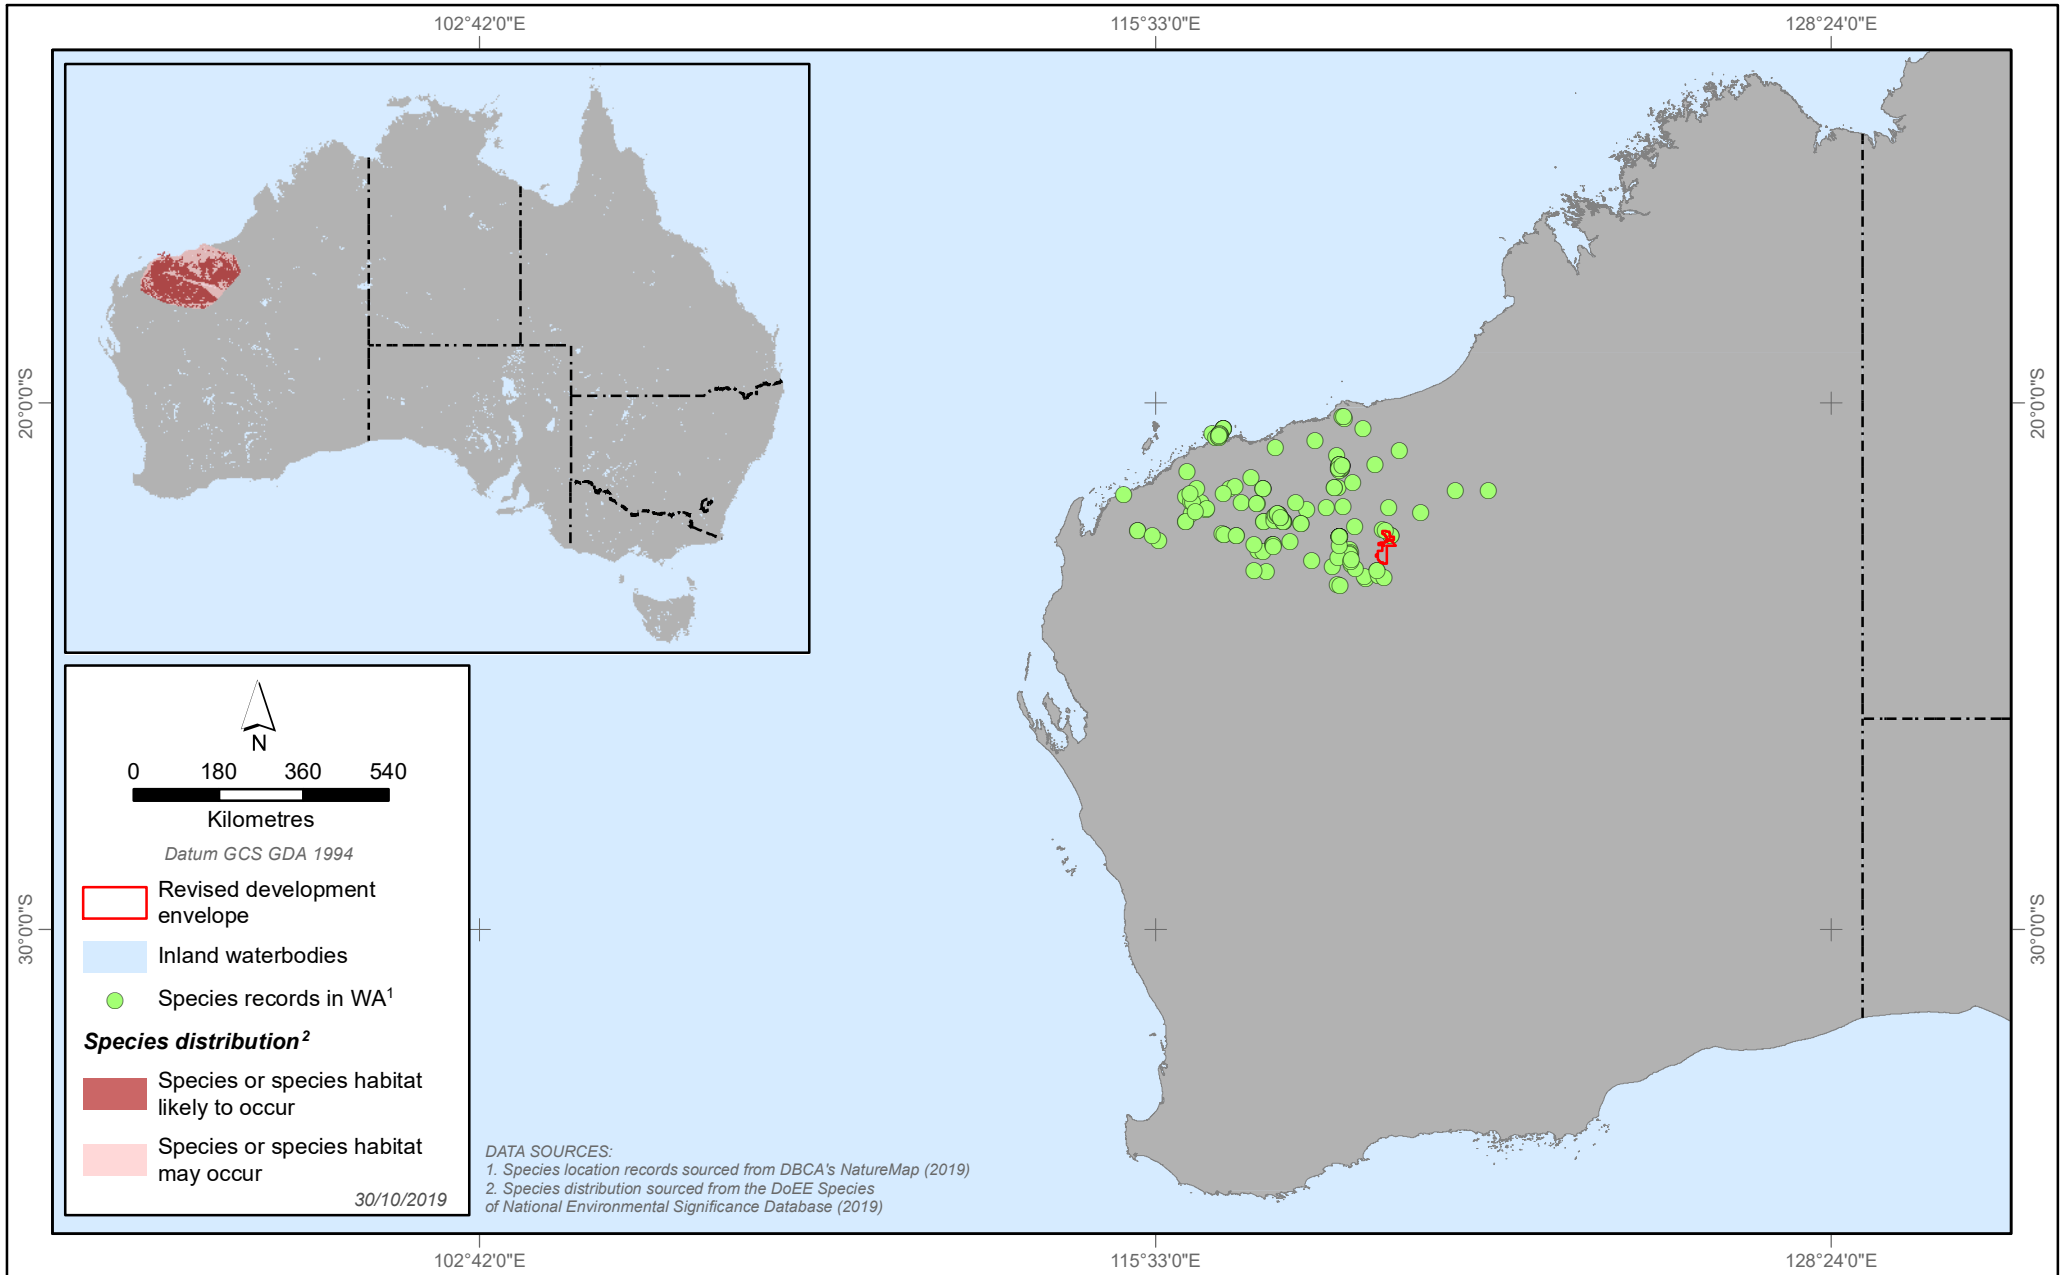

ROY HILL PROJECT

Ghost Bat distribution relative to the Revised Development Envelope

ROY HILL PROJECT

Pilbara Olive Python distribution relative to the Revised Development Envelope

ROY HILL PROJECT

Night Parrot distribution relative to the Revised Development Envelope

ROY HILL PROJECT

Pilbara Leaf-nosed Bat distribution relative to the Revised Development Envelope

ROY HILL PROJECT

Northern Quoll distribution relative to the Revised Development Envelope

ROY HILL PROJECT

Princess Parrot distribution relative to the Revised Development Envelope

ROY HILL PROJECT

Greater Bilby distribution relative to the Revised Development Envelope