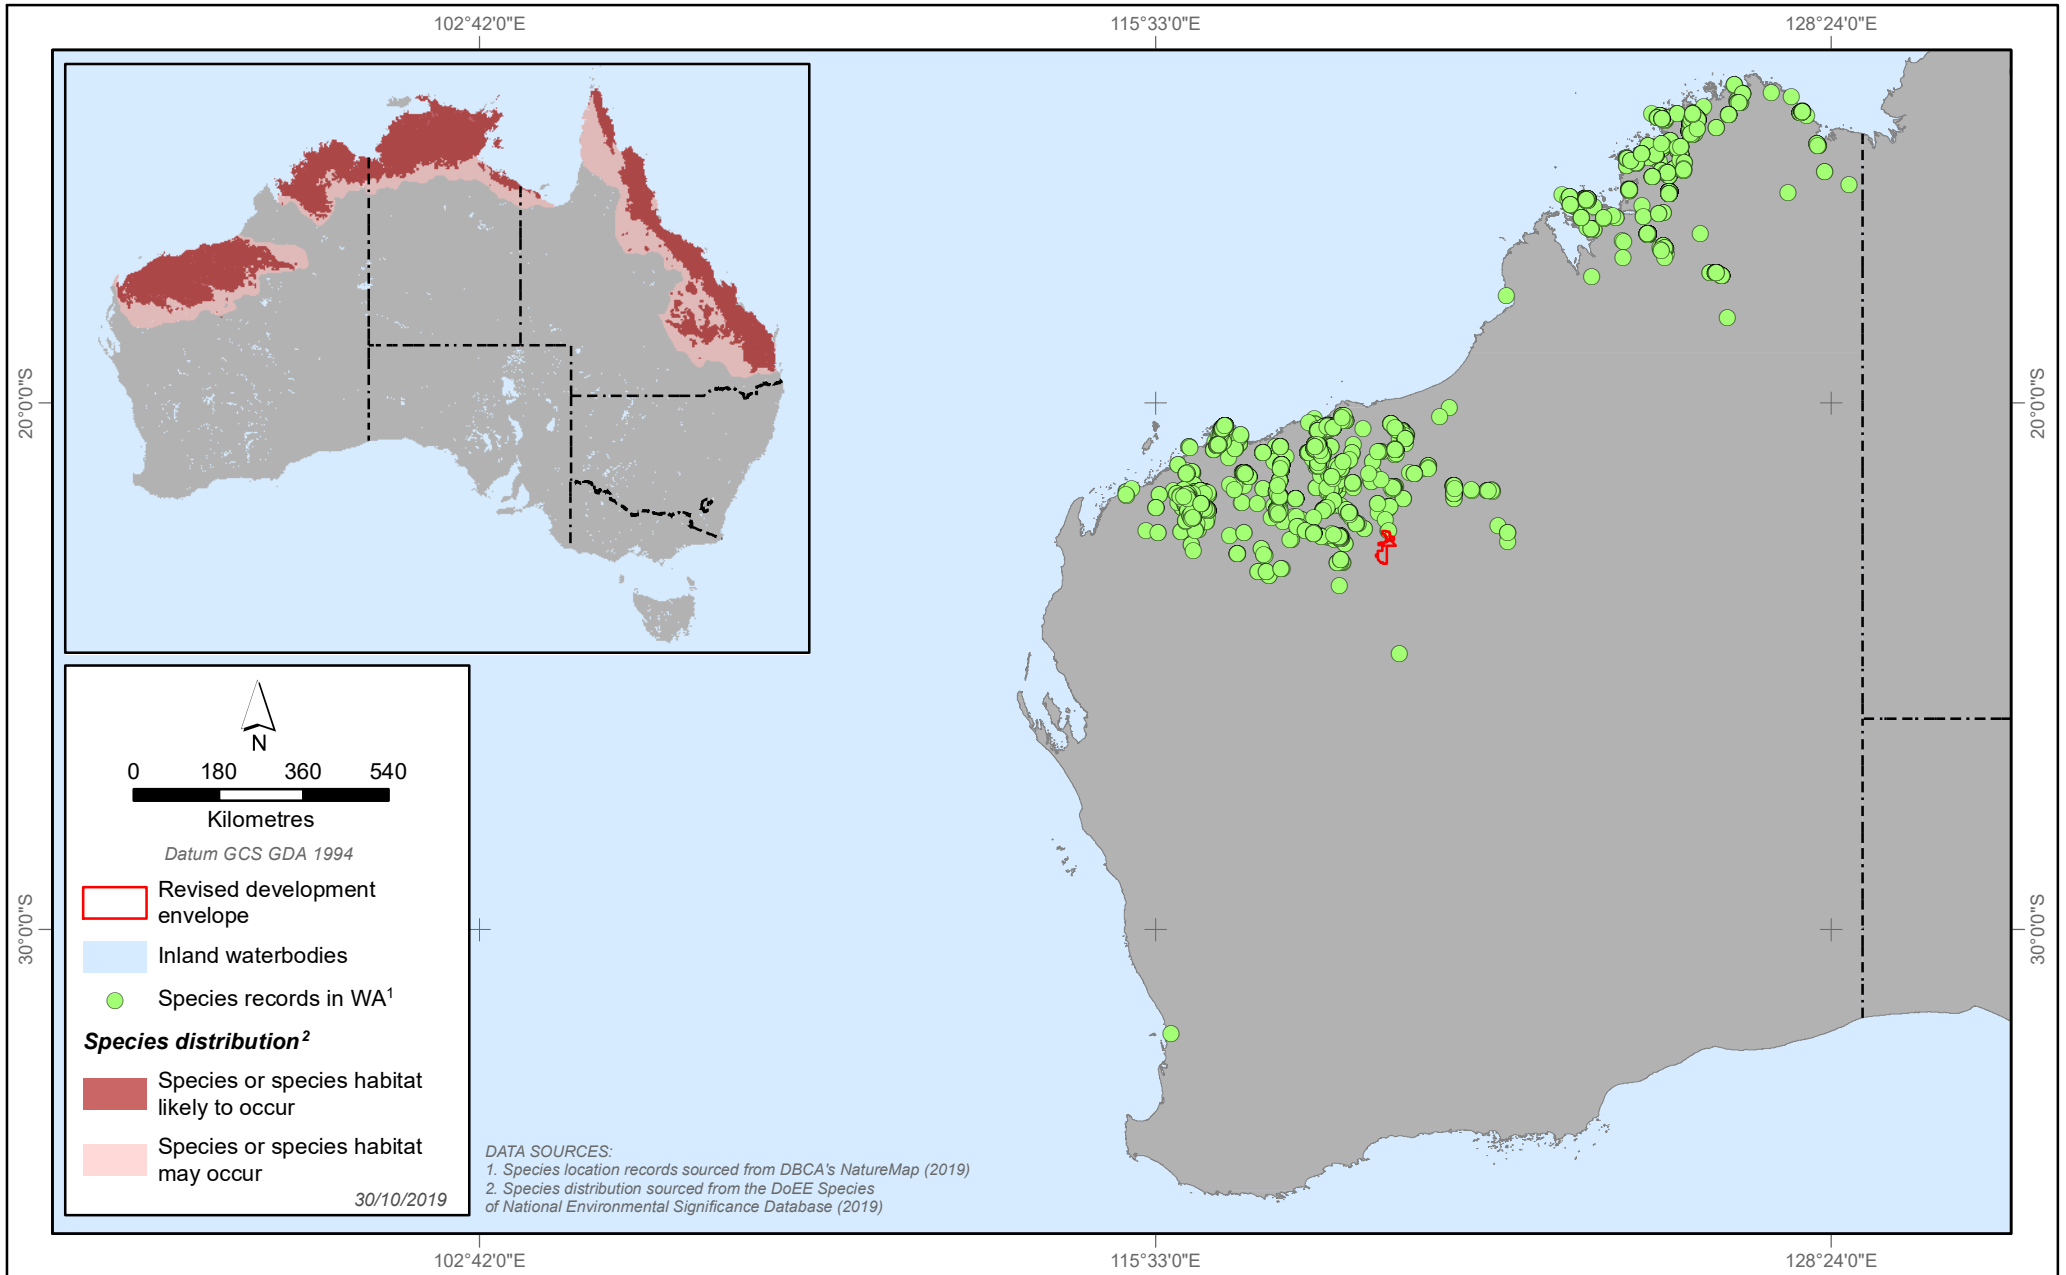

ROY HILL PROJECT

Ghost Bat distribution relative to the Revised Development Envelope

ROY HILL PROJECT

Pilbara Olive Python distribution relative to the Revised Development Envelope

ROY HILL PROJECT

Night Parrot distribution relative to the Revised Development Envelope

ROY HILL PROJECT

Pilbara Leaf-nosed Bat distribution relative to the Revised Development Envelope

ROY HILL PROJECT

Northern Quoll distribution relative to the Revised Development Envelope

ROY HILL PROJECT

Princess Parrot distribution relative to the Revised Development Envelope

ROY HILL PROJECT

Greater Bilby distribution relative to the Revised Development Envelope