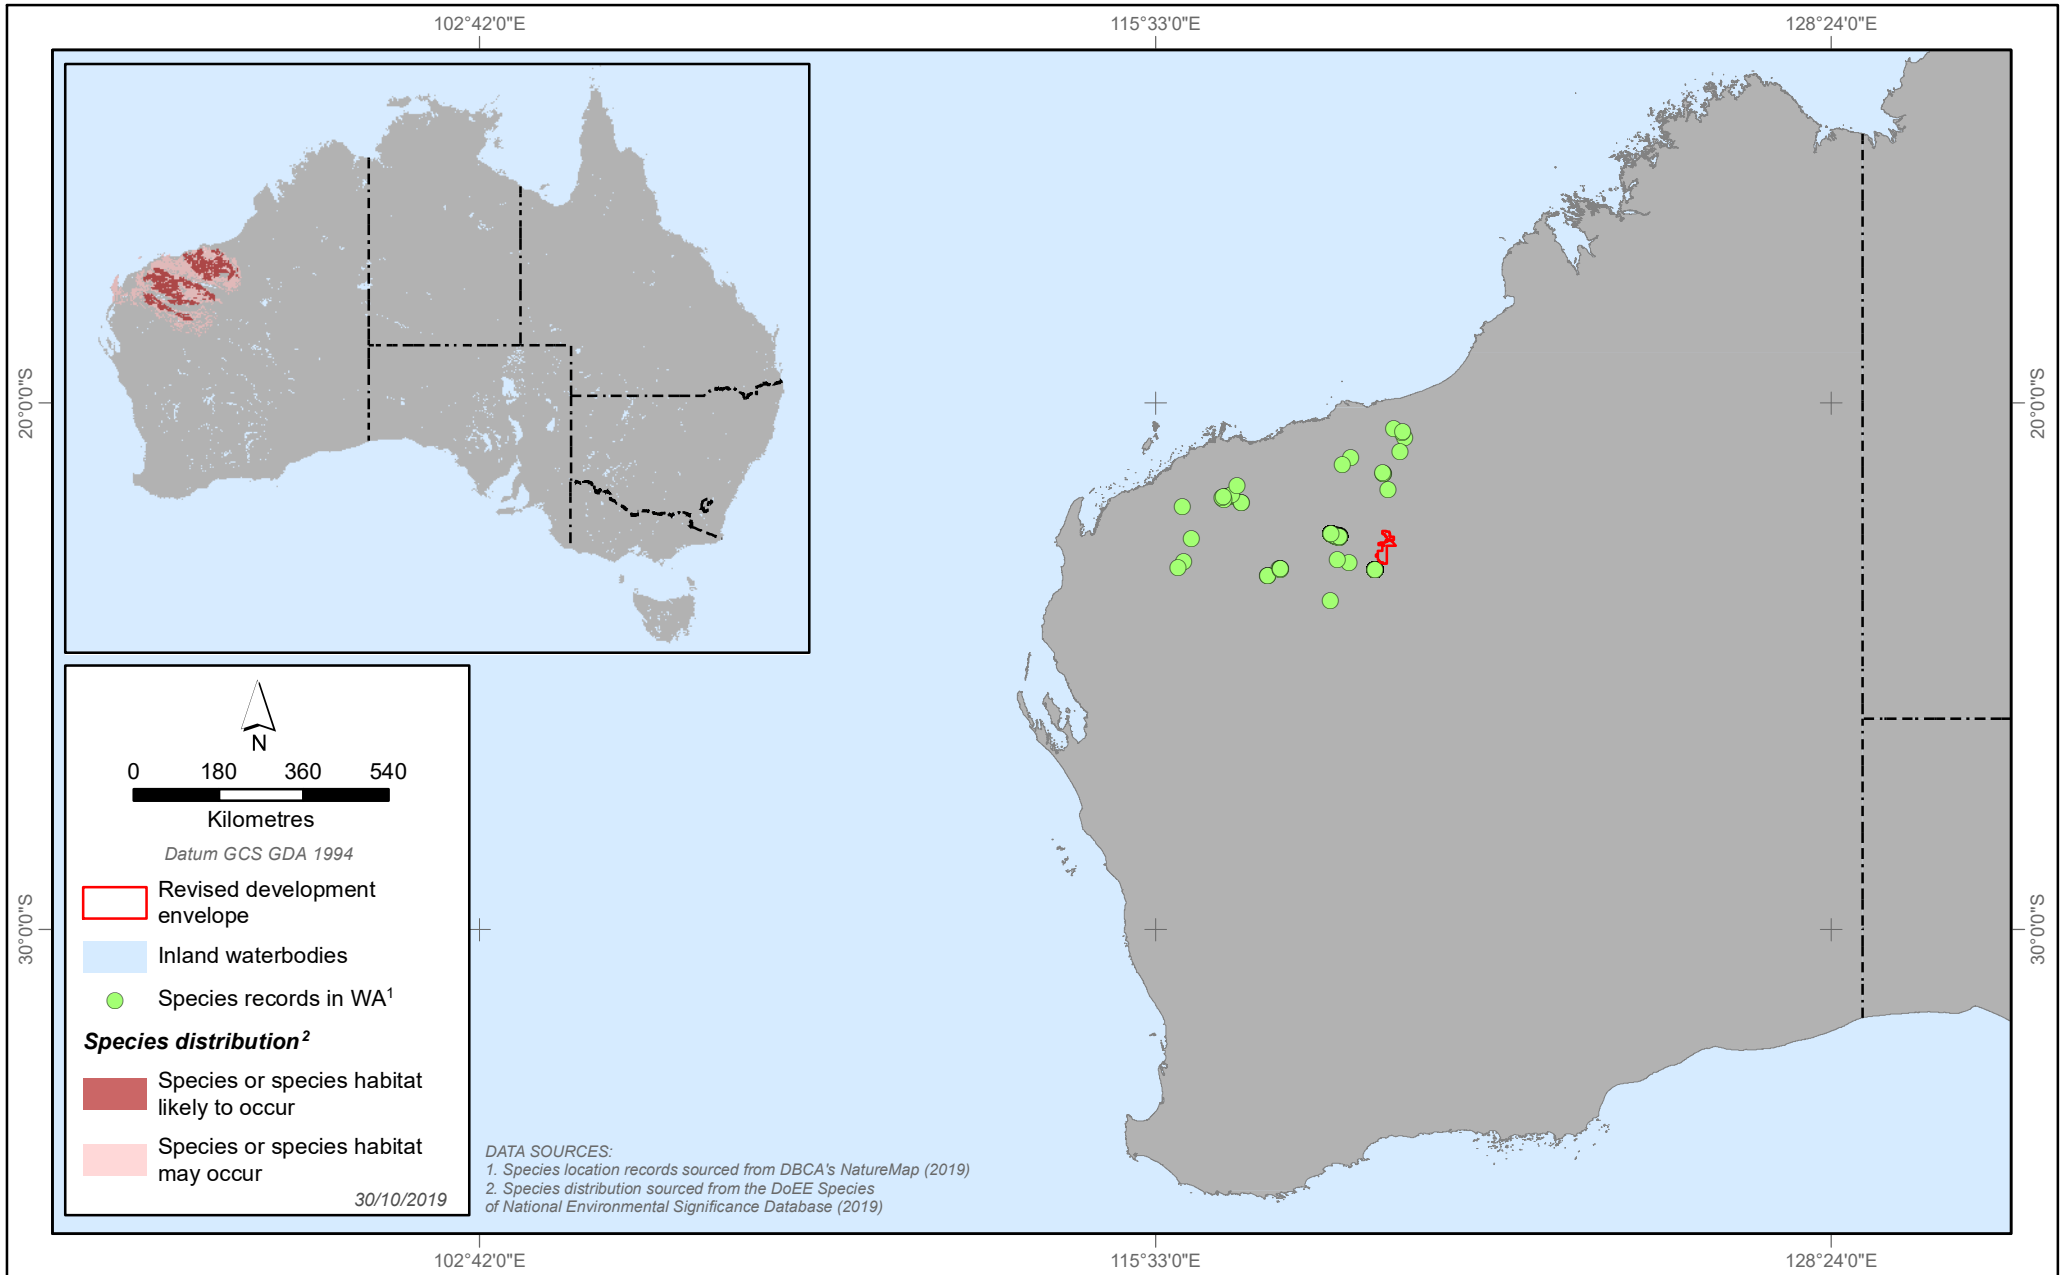

ROY HILL PROJECT

Ghost Bat distribution relative to the Revised Development Envelope

ROY HILL PROJECT

Pilbara Olive Python distribution relative to the Revised Development Envelope

ROY HILL PROJECT

Night Parrot distribution relative to the Revised Development Envelope

ROY HILL PROJECT

Pilbara Leaf-nosed Bat distribution relative to the Revised Development Envelope

ROY HILL PROJECT

Northern Quoll distribution relative to the Revised Development Envelope

ROY HILL PROJECT

Princess Parrot distribution relative to the Revised Development Envelope

ROY HILL PROJECT

Greater Bilby distribution relative to the Revised Development Envelope