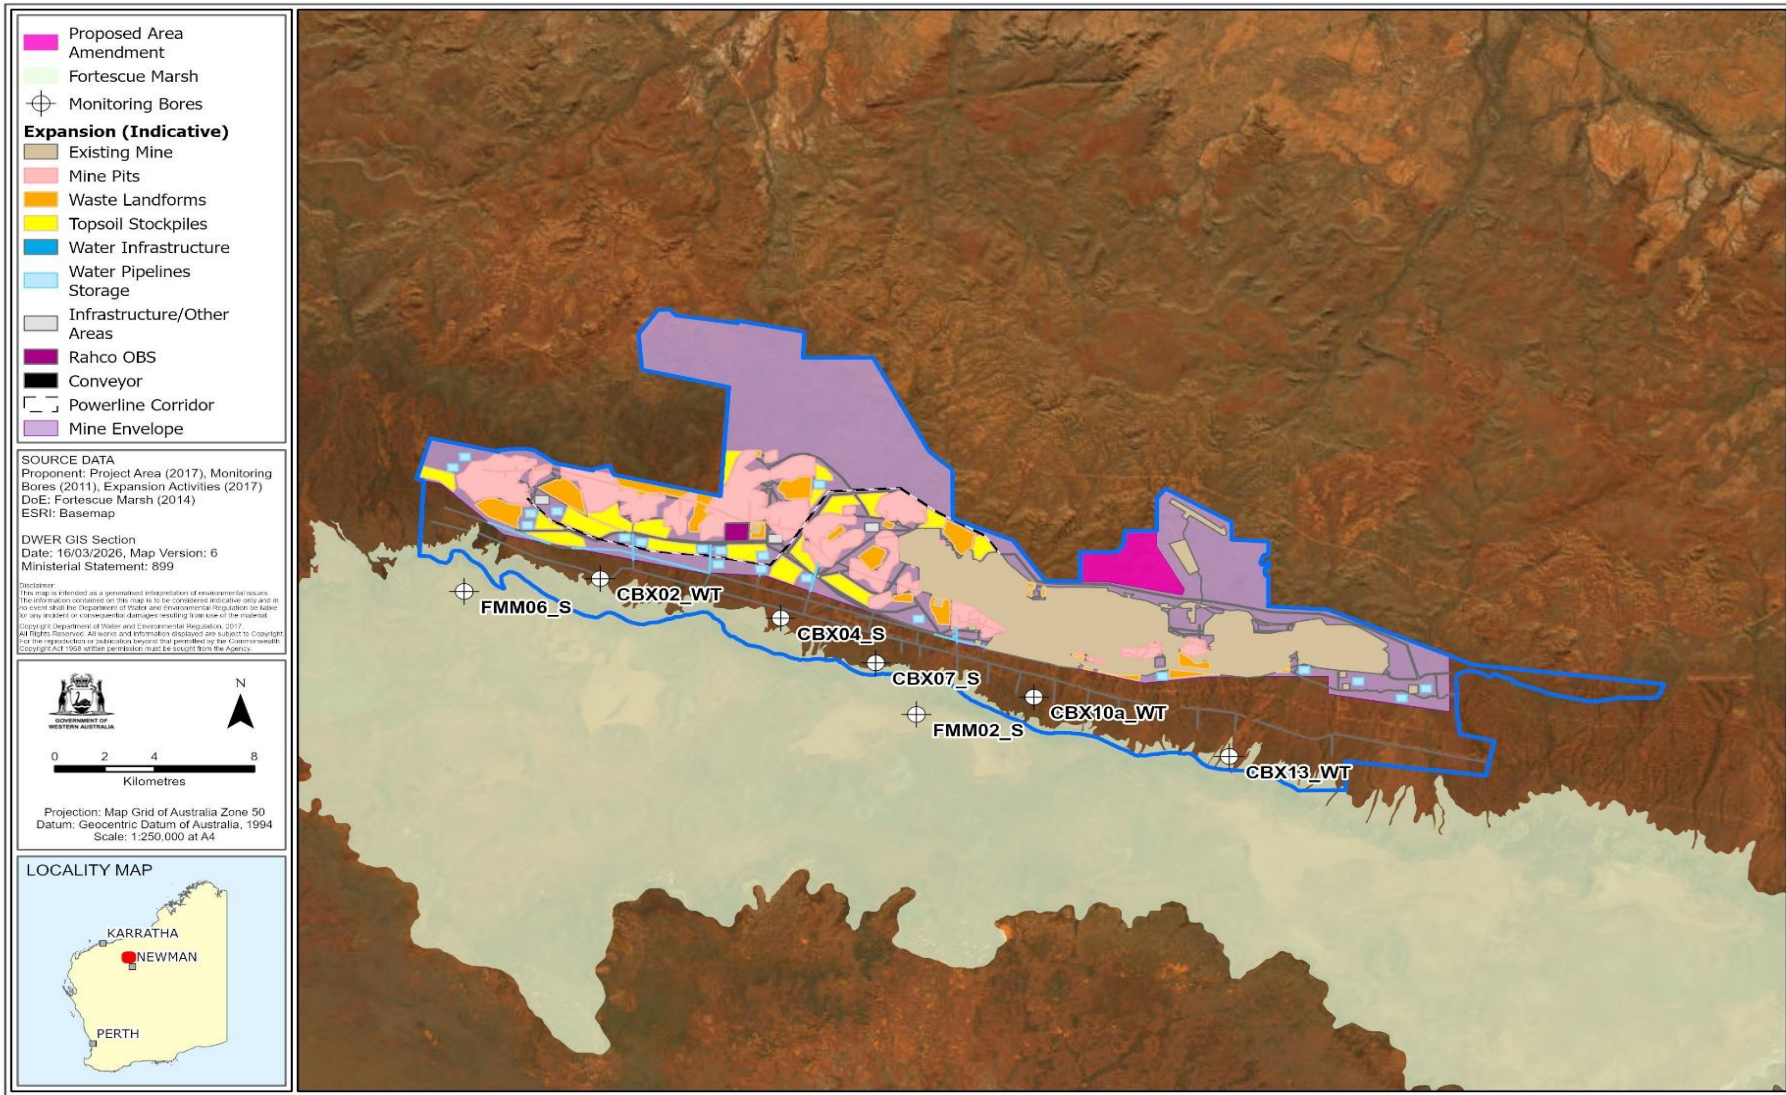

Figure 2 Location of Monitoring Bores within the Project Area

Figure 3 Locations of Conservation Significant Vegetation within the Project Area and the Proposed Conservation Reserve

Schedule 1

All co-ordinates are in metres, listed in Map Grid of Australia Zone 51 (MGA Zone 51), datum of Geocentric Datum of Australia 2020 (GDA 2020).